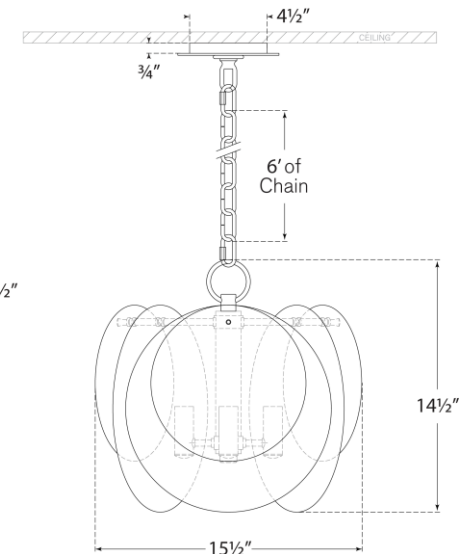

TEAR SHEET

Loire Petite Chandelier

Item # ARN 5453G-CSG

Designer: AERIN

Height: 14.5"

Width: 15.5"

Canopy: 4.5" Round

Finishes: G, PN

Glass Options: CSG, WSG

Socket: 3 - E12 Candelabra

Wattage: 3 - 40 C11

Weight: 21 Pounds

Note: UL Only

Top View

Front View