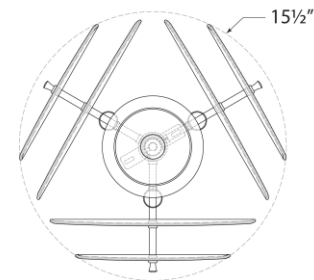

TEAR SHEET

Loire Petite Chandelier

Item # ARN 5453G-CSG

Designer: AERIN

Height: 14.5"

Width: 15.5"

Canopy: 4.5" Round

Finishes: G, PN

Glass Options: CSG, WSG

Socket: 3 - E12 Candelabra

Wattage: 3 - 40 C11

Weight: 21 Pounds

Note: UL Only

Top View

Front View