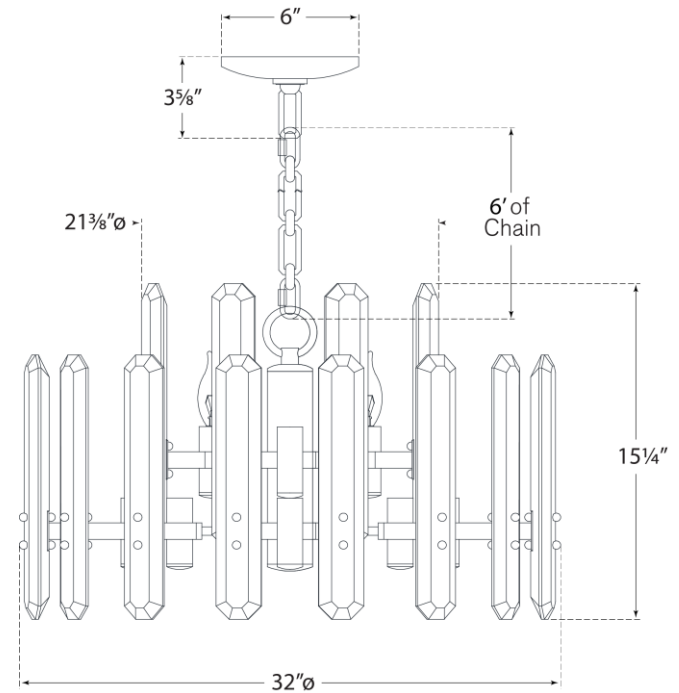

TEAR SHEET

Bonnington Large Chandelier

Item # ARN 5125HAB-ALB

Designer: AERIN

Height: 15.25"

Width: 32"

Canopy: 6" Octagonal

Finishes: HAB, PN

Trim Options: ALB, CG

Socket: 18 - E12 Candelabra

Wattage: 18 - 40 C11

Weight: 73 Pounds

Note: UL Only

ARN5125