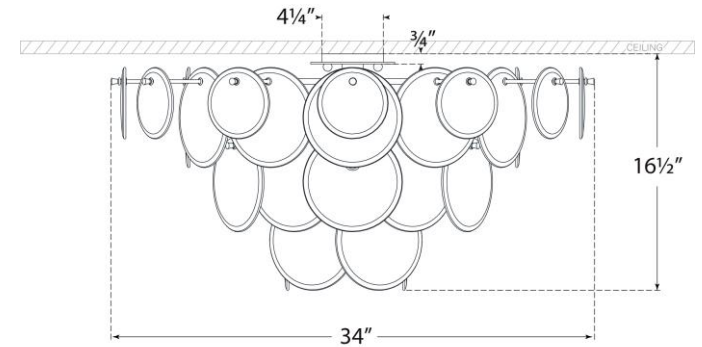

TEAR SHEET

Loire Grande Flush Mount

Item # ARN 4453PN-WSG

Designer: AERIN

Height: 16.5"

Width: 34"

Canopy: 4.25" Round

Finishes: G, PN

Glass Options: CSG, WSG

Socket: 10 - E12 Candelabra

Wattage: 10 - 5.5 LED C11

Weight: 42 Pounds

Note: UL Only

Front View

Top View