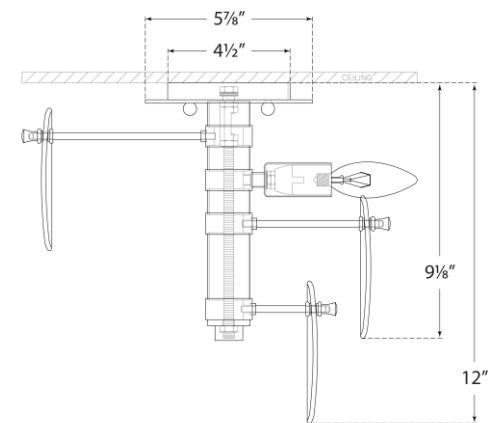

TEAR SHEET

Loire Medium Tiered Flush Mount

Item # ARN 4450G-CSG

Designer: AERIN

Height: 12"

Width: 13.75"

Canopy: 4.25" Round

Finishes: G, PN

Glass Options: CSG, WSG

Socket: 4 - E12 Candelabra

Wattage: 4 - 60 C11

Weight: 12 Pounds

Note: UL Only

Top View

Front View