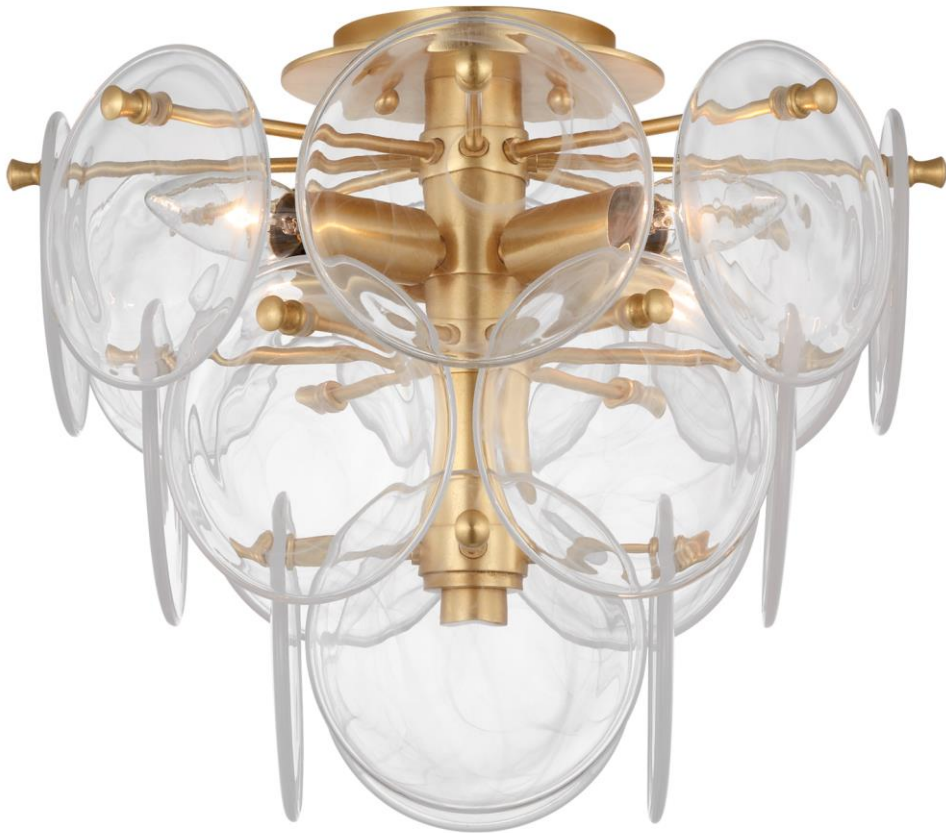

TEAR SHEET

Loire Medium Tiered Flush Mount

Item # ARN 4450G-CSG

Designer: AERIN

Height: 12"

Width: 13.75"

Canopy: 4.25" Round

Finishes: G, PN

Glass Options: CSG, WSG

Socket: 4 - E12 Candelabra

Wattage: 4 - 60 C11

Weight: 12 Pounds

Note: UL Only

Top View

Front View