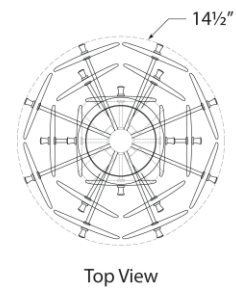

TEAR SHEET

Loire Medium Tiered Flush Mount

Item # ARN 4450G-CSG

Designer: AERIN

Height: 12"

Width: 13.75"

Canopy: 4.25" Round

Finishes: G, PN

Glass Options: CSG, WSG

Socket: 4 - E12 Candelabra

Wattage: 4 - 60 C11

Weight: 12 Pounds

Note: UL Only

Top View

Front View