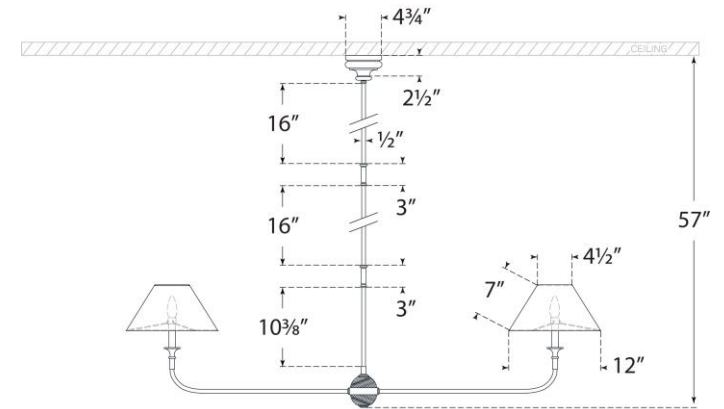

## Piaf Large Two Light Linear Pendant

Item # TOB 5455AG-L

Designer: Thomas O'Brien

O/A Height: 57"

Fixture Height: 18.5"

Min. Custom Height: 23.75"

Width: 62" x 12"

Canopy: 4.75" Round

Finishes: AG, AI/EBO, PW, SG

Shade Treatments: L

Shade Details: 4.5" x 12" x 6"

Socket: 2 - E12 Candelabra

Wattage: 2 - 6.5 LED B11

Side View

Bottom View