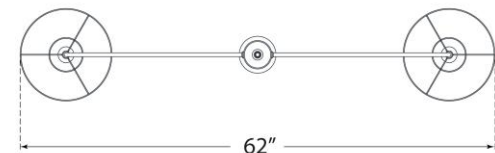

## Piaf Large Two Light Linear Pendant

Item # TOB 5455AG-L

Designer: Thomas O'Brien

O/A Height: 57"

Fixture Height: 18.5"

Min. Custom Height: 23.75"

Width: 62" x 12"

Canopy: 4.75" Round

Finishes: AG, AI/EBO, PW, SG

Shade Treatments: L

Shade Details: 4.5" x 12" x 6"

Socket: 2 - E12 Candelabra

Wattage: 2 - 6.5 LED B11

Side View

Bottom View