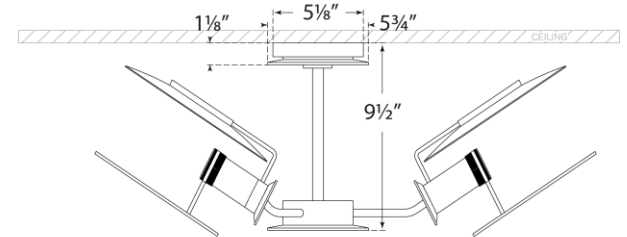

TEAR SHEET

Osiris Medium Reflector Semi-Flush Mount

Item # TOB 4290HAB-L

Designer: Thomas O'Brien

Height: 9.5"

Width: 31.5"

Canopy: 5" Round

Finishes: BZ/HAB, HAB, PN

Shade Treatments: L

Socket: 3 - E26 Keyless

Wattage: 3 - 40 A19

Weight: 13 Pounds

Front View

Bottom View