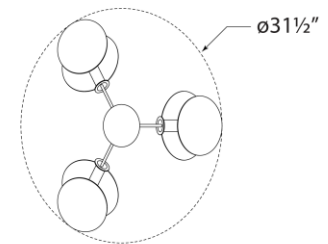

TEAR SHEET

Osiris Medium Reflector Semi-Flush Mount

Item # TOB 4290HAB-L

Designer: Thomas O'Brien

Height: 9.5"

Width: 31.5"

Canopy: 5" Round

Finishes: BZ/HAB, HAB, PN

Shade Treatments: L

Socket: 3 - E26 Keyless

Wattage: 3 - 40 A19

Weight: 13 Pounds

Front View

Bottom View