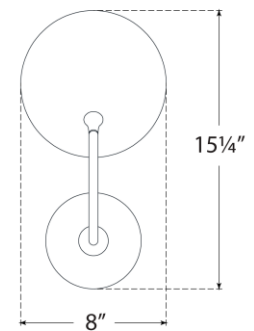

TEAR SHEET

Keira Medium Wall Wash Sconce

Item # TOB 2780WHT/HAB

Designer: Thomas O'Brien

Height: 15.25"

Width: 8"

Extension: 6.25"

Backplate: 4.75" Round

Finishes: BZ/HAB, HAB, PN, WHT/HAB

Socket: Dedicated LED

Wattage: 6w (500lm)

Weight: 4 Pounds

Note: UL Only

Top View

Side View

Front View