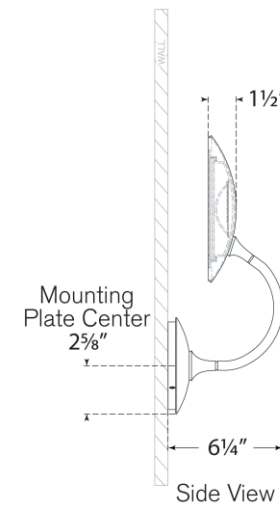

TEAR SHEET

Keira Medium Wall Wash Sconce

Item # TOB 2780WHT/HAB

Designer: Thomas O'Brien

Height: 15.25"

Width: 8"

Extension: 6.25"

Backplate: 4.75" Round

Finishes: BZ/HAB, HAB, PN, WHT/HAB

Socket: Dedicated LED

Wattage: 6w (500lm)

Weight: 4 Pounds

Note: UL Only

Top View

Side View

Front View