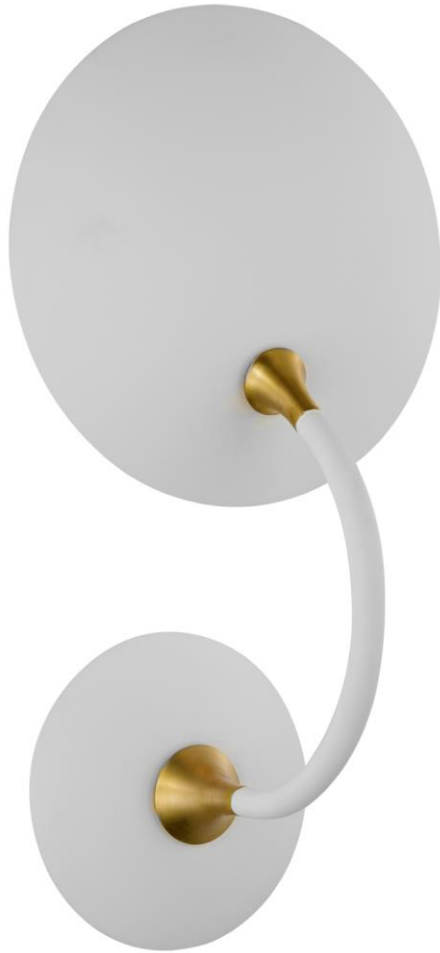

TEAR SHEET

Keira Medium Wall Wash Sconce

Item # TOB 2780WHT/HAB

Designer: Thomas O'Brien

Height: 15.25"

Width: 8"

Extension: 6.25"

Backplate: 4.75" Round

Finishes: BZ/HAB, HAB, PN, WHT/HAB

Socket: Dedicated LED

Wattage: 6w (500lm)

Weight: 4 Pounds

Note: UL Only

Top View

Side View

Front View