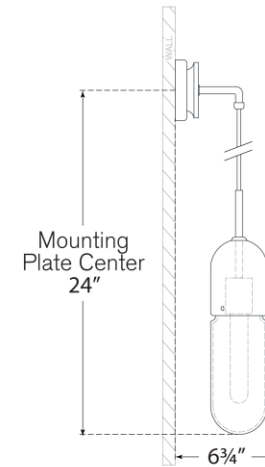

TEAR SHEET

Junio Wall Light

Item # TOB 2645HAB-FG

Designer: Thomas O'Brien

Height: 26.25"

Width: 4.25"

Extension: 6.75"

Backplate: 4.25" Round

Finishes: BZ/HAB, HAB, PN

Glass Options: CG, FG

Socket: E26 Keyless

Wattage: 8 LED T10

Note: UL Only

Top View

Side View

Front View