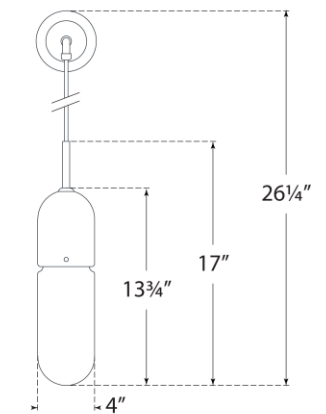

TEAR SHEET

Junio Wall Light

Item # TOB 2645HAB-FG

Designer: Thomas O'Brien

Height: 26.25"

Width: 4.25"

Extension: 6.75"

Backplate: 4.25" Round

Finishes: BZ/HAB, HAB, PN

Glass Options: CG, FG

Socket: E26 Keyless

Wattage: 8 LED T10

Note: UL Only

Top View

Side View

Front View