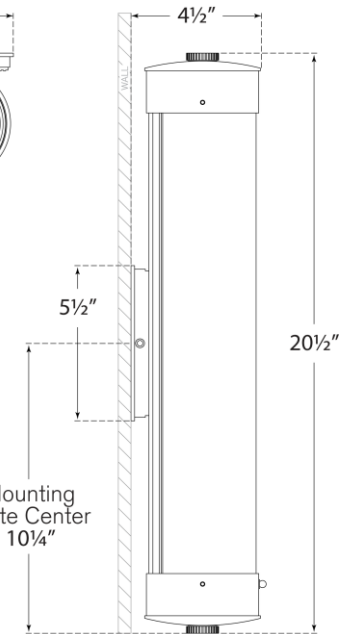

TEAR SHEET

Marais Linear Bath Sconce

Item # TOB 2318PN-CG

Designer: Thomas O'Brien

Height: 21"

Width: 4.25"

Extension: 4.5"

Backplate: 4.25" x 5.5" Rectangle

Finishes: BZ/HAB, HAB, PN

Glass Options: CG

Socket: 2 - E26 Keyless

Wattage: 2 - 40 T10

Weight: 7 Pounds

Top View

Side View