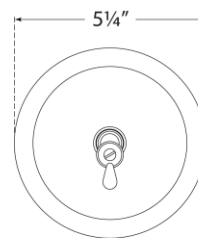

## Katie Small Cylinder Sconce

Item # TOB 2225BZ/G3-CG

Designer: Thomas O'Brien

Height: 16.25"

Width: 5.25"

Extension: 7.5"

Backplate: 5.25" Round

Finishes: BZ, HAB, PN

Glass Options: CG, SG, WG

Socket: E12 Candelabra

Wattage: 40 C11

Weight: 4 Pounds

Front View  
Mounting Plate