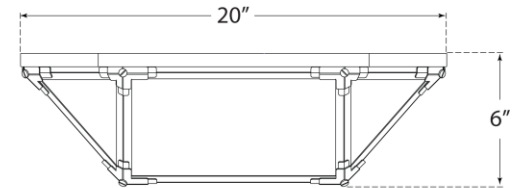

TEAR SHEET

Morris Large Flush Mount

Item # SK 4009PN-FG

Designer: Suzanne Kasler

Height: 6"

Width: 20"

Finishes: AZ, GI, PN

Glass Options: FG, WG

Socket: 4 - E26 Keyless

Wattage: 4 - 40 A19

Weight: 16 Pounds

Bottom View