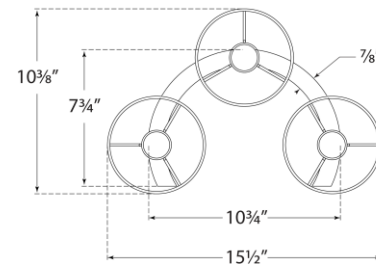

## Aimee Floor Lamp

Item # SK 1550BZ/HAB-L

Designer: Suzanne Kasler

Height: 67.75"

Width: 15.5"

Base: 7.75" x 10.75" Semi-Circle

Finishes: BZ/HAB, PN

Shade Treatments: L

Shade Details: 5.5" x 5.5" x 10.5"

Socket: 3 - E26 Keyless w/ Foot Switch

Wattage: 3 - 60 T

Top View

Front View