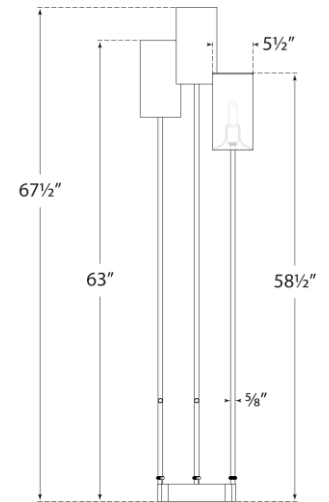

## Aimee Floor Lamp

Item # SK 1550BZ/HAB-L

Designer: Suzanne Kasler

Height: 67.75"

Width: 15.5"

Base: 7.75" x 10.75" Semi-Circle

Finishes: BZ/HAB, PN

Shade Treatments: L

Shade Details: 5.5" x 5.5" x 10.5"

Socket: 3 - E26 Keyless w/ Foot Switch

Wattage: 3 - 60 T

Top View

Front View