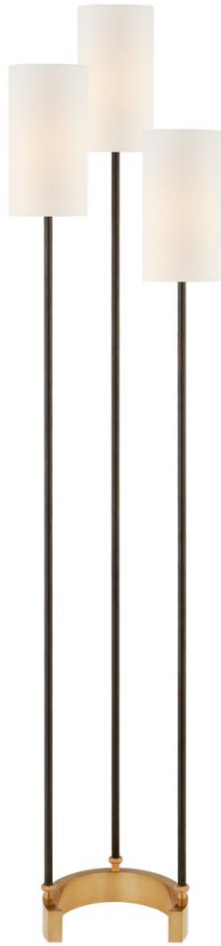

## Aimee Floor Lamp

Item # SK 1550BZ/HAB-L

Designer: Suzanne Kasler

Height: 67.75"

Width: 15.5"

Base: 7.75" x 10.75" Semi-Circle

Finishes: BZ/HAB, PN

Shade Treatments: L

Shade Details: 5.5" x 5.5" x 10.5"

Socket: 3 - E26 Keyless w/ Foot Switch

Wattage: 3 - 60 T

Top View

Front View