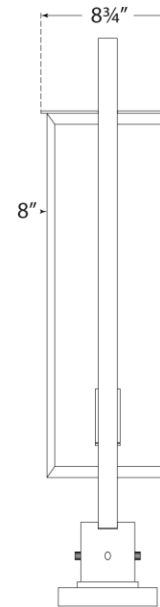

# TEAR SHEET

## Halle Medium Post Lantern

Item # S 7191AI-CG

Designer: Ian K. Fowler

Height: 26.75"

Width: 11"

Finishes: AI

Glass Options: CG

Socket: 2 - E26 Keyless

Wattage: 2 - 40 T10

Weight: 14 Pounds

Note: Pier Mount Included

Side View

Front View