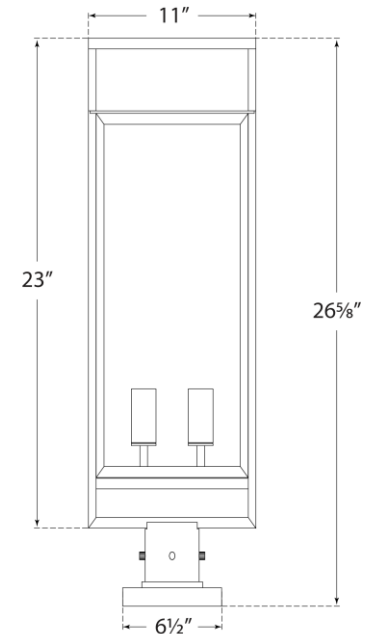

## Halle Medium Post Lantern

Item # S 7191AI-CG

Designer: Ian K. Fowler

Height: 26.75"

Width: 11"

Finishes: AI

Glass Options: CG

Socket: 2 - E26 Keyless

Wattage: 2 - 40 T10

Weight: 14 Pounds

Note: Pier Mount Included

Side View

Front View