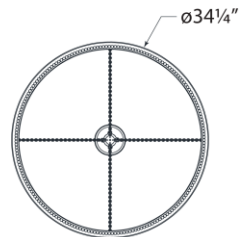

SPEC SHEET

Menil Large Chandelier

Item # S 5172SB-CG

Designer: Marie Flanigan

Height: 28.5"

Width: 34.25"

Canopy: 6" Round

Finishes: BZ, PN, SB

Trim Options: CG

Socket: Dedicated LED

Wattage: 95w (7600lm)

Note: UL Only | Requires Assembly

Bottom View(1:2)

Side View