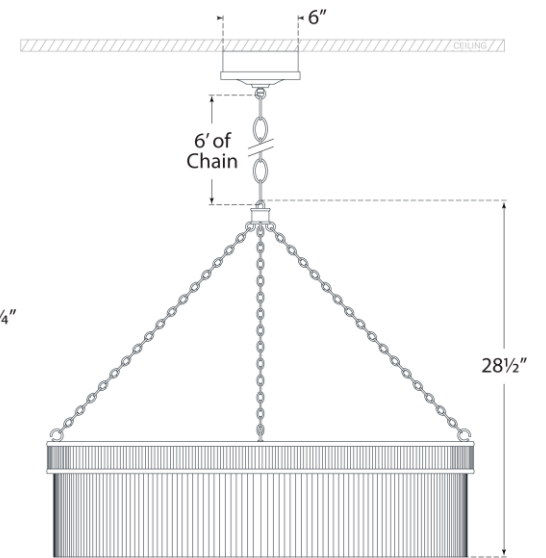

SPEC SHEET

Menil Large Chandelier

Item # S 5172SB-CG

Designer: Marie Flanigan

Height: 28.5"

Width: 34.25"

Canopy: 6" Round

Finishes: BZ, PN, SB

Trim Options: CG

Socket: Dedicated LED

Wattage: 95w (7600lm)

Note: UL Only | Requires Assembly

Bottom View(1:2)

Side View