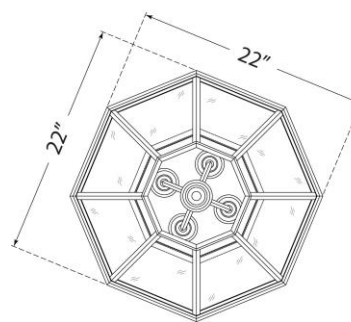

TEAR SHEET

Edmund Medium Lantern

Item # RL 5642PN-CG

Designer: Ralph Lauren

Height: 35"

Width: 23.75"

Canopy: 6.5" Octagon

Finishes: BZ, NB, PN

Glass Options: CG

Socket: 4 - E12 Candelabra

Wattage: 4 - 60 C11

Weight: 89 Pounds

Top View

Front View