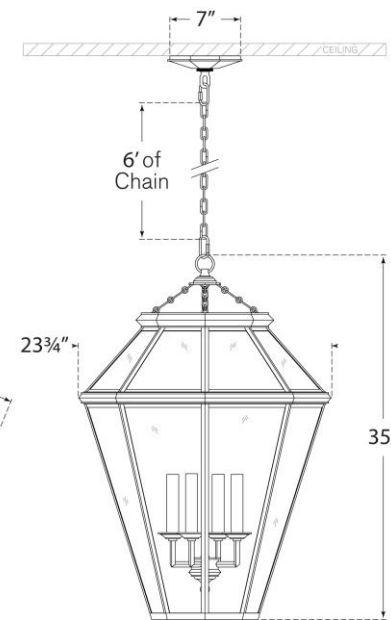

TEAR SHEET

Edmund Medium Lantern

Item # RL 5642PN-CG

Designer: Ralph Lauren

Height: 35"

Width: 23.75"

Canopy: 6.5" Octagon

Finishes: BZ, NB, PN

Glass Options: CG

Socket: 4 - E12 Candelabra

Wattage: 4 - 60 C11

Weight: 89 Pounds

Top View

Front View