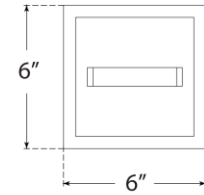

TEAR SHEET

Northport Small Table Lantern

Item # RL 3560NB/TK-WG

Designer: Ralph Lauren

Height: 13.5"

Width: 6"

Base: 5.25" Square

Finishes: BZ/TK, NB/TK, PN/TK

Glass Options: WG

Socket: Dedicated LED

Wattage: 20w (1600lm)

Note: UL Only

Top View

Side View

Front View