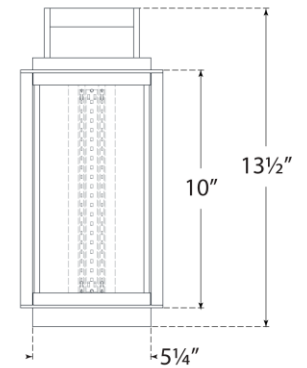

TEAR SHEET

Northport Small Table Lantern

Item # RL 3560NB/TK-WG

Designer: Ralph Lauren

Height: 13.5"

Width: 6"

Base: 5.25" Square

Finishes: BZ/TK, NB/TK, PN/TK

Glass Options: WG

Socket: Dedicated LED

Wattage: 20w (1600lm)

Note: UL Only

Top View

Side View

Front View