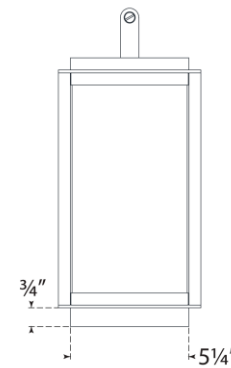

TEAR SHEET

Northport Small Table Lantern

Item # RL 3560NB/TK-WG

Designer: Ralph Lauren

Height: 13.5"

Width: 6"

Base: 5.25" Square

Finishes: BZ/TK, NB/TK, PN/TK

Glass Options: WG

Socket: Dedicated LED

Wattage: 20w (1600lm)

Note: UL Only

Top View

Side View

Front View