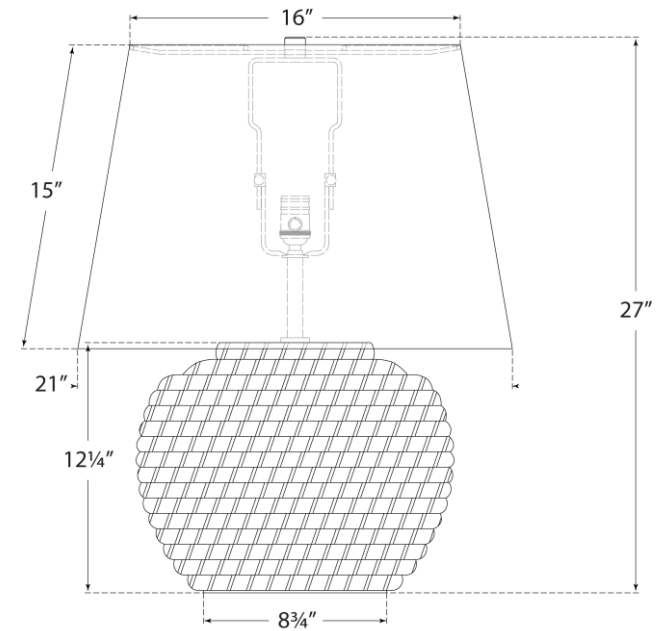

TEAR SHEET

Lohan Medium Table Lamp

Item # RL 3542BRT-WP

Designer: Ralph Lauren

Height: 27"

Width: 21"

Base: 8.75" Round

Finishes: BRT

Shade Treatments: WP

Shade Details: 16" x 21" x 15" Closed Top

Socket: E26 Dimmer

Wattage: 100 A19

Weight: 14 Pounds

Front View