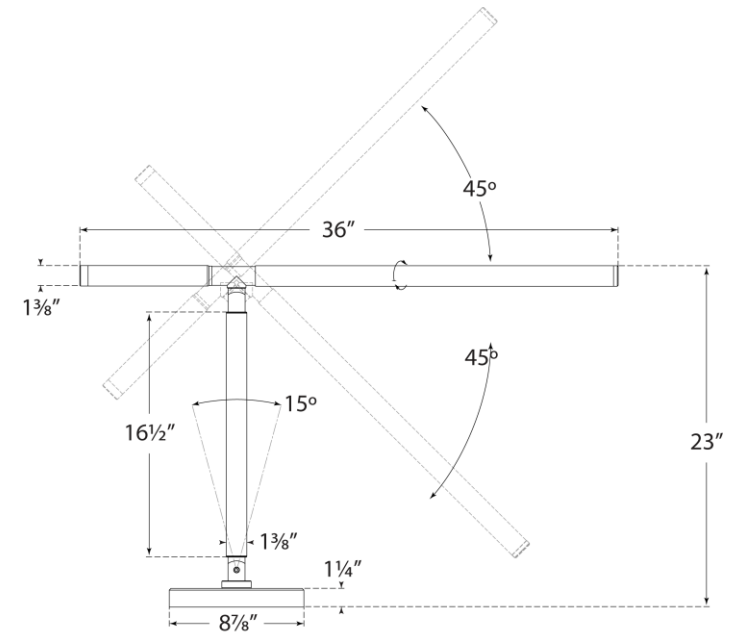

## Barrett Knurled Boom Arm Desk Light

Item # RL 3345NB

Designer: Ralph Lauren

Height: 17"-30"

Width: 9"

Extension: 36"

Base: 9" Round

Finishes: NB, PN

Socket: Dedicated LED w/ Dimmer

Wattage: 24w (1850lm)

Weight: 20 Pounds

Front View