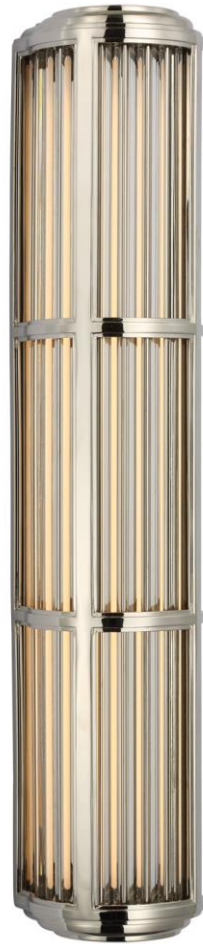

# TEAR SHEET

## Perren Large Wall Sconce

Item # RL 2762PN

Designer: Ralph Lauren

Height: 27.75"

Width: 5.25"

Extension: 5.25"

Backplate: 4.25" x 27.75" Rectangle

Finishes: BZ, NB, PN

Socket: Dedicated LED

Wattage: 25w (2000lm)

Weight: 27 Pounds

Note: UL Only