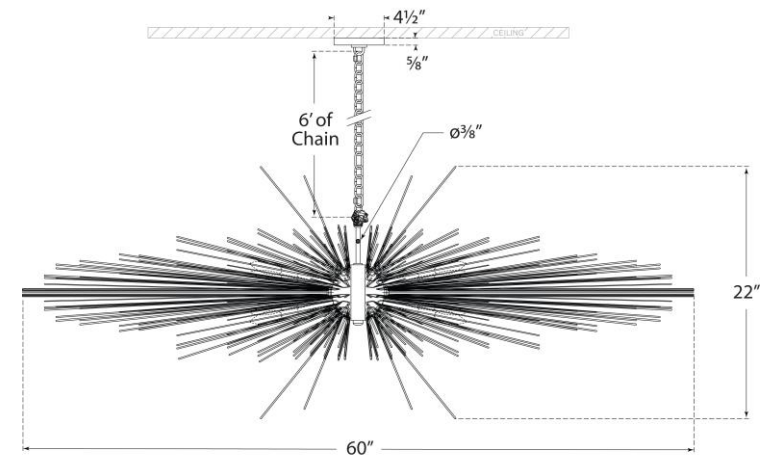

TEAR SHEET

Strada Large Linear Chandelier

Item # KW 5182AI

Designer: Kelly Wearstler

Height: 22"

Width: 60" x 22.75"

Canopy: 4.5" Round

Finishes: AI, BSL, G, PN

Socket: 16 - E12 Candelabra

Wattage: 16 - 25 B11

Weight: 62 Pounds

Note: Requires Special Assembly and Installation

Front View