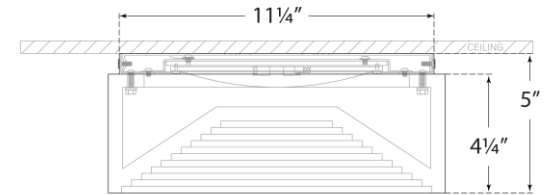

SPEC SHEET

Otto Medium Flush Mount

Item # KW 4902BZ-ALB

Designer: Kelly Wearstler

Height: 5"

Width: 12"

Canopy: 11.25" Round

Finishes: AB, BZ, PN

Glass Options: ALB

Socket: Dedicated LED

Wattage: 30w (2400lm)

Note: Alabaster is a Natural Stone | Variations in Color and Texture are Expected | N/A

Side View

Bottom View