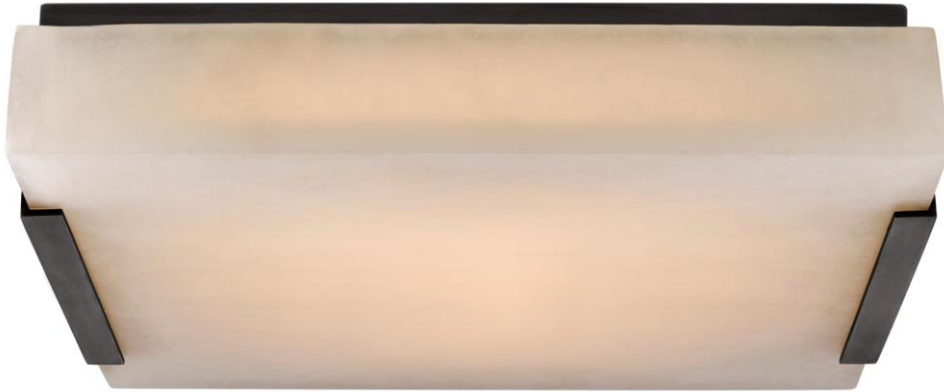

TEAR SHEET

Covet Medium Flush Mount

Item # KW 4113BZ-ALB

Designer: Kelly Wearstler

Height: 2.75"

Width: 14.25"

Canopy: 13.25" Square

Finishes: AB, BZ, PN

Shade Treatments: ALB

Socket: Dedicated LED

Wattage: 54w (4300lm)

Weight: 21 Pounds

Top View

Side View