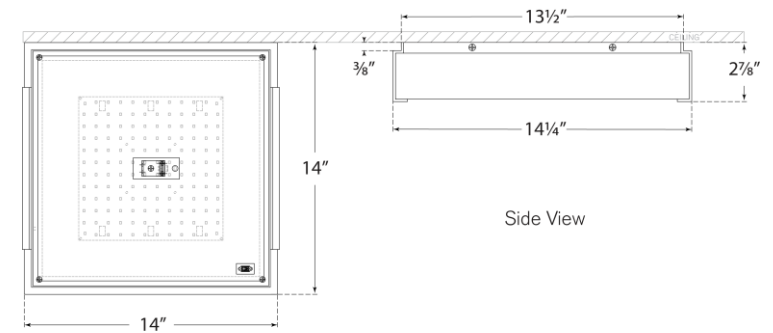

TEAR SHEET

Covet Medium Flush Mount

Item # KW 4113BZ-ALB

Designer: Kelly Wearstler

Height: 2.75"

Width: 14.25"

Canopy: 13.25" Square

Finishes: AB, BZ, PN

Shade Treatments: ALB

Socket: Dedicated LED

Wattage: 54w (4300lm)

Weight: 21 Pounds

Top View

Side View