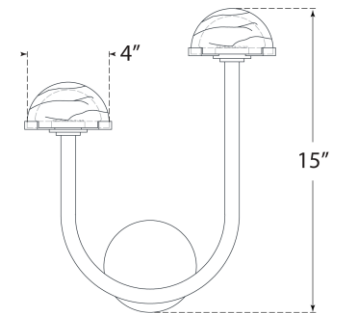

TEAR SHEET

Pedra 15" Assymetrical Left Sconce

Item # KW 2624PN-ALB

Designer: Kelly Wearstler

Height: 15"

Width: 12.25"

Extension: 4.5"

Backplate: 4.5" Round

Finishes: AB, BZ, PN

Shade Treatments: ALB

Socket: Dedicated LED

Wattage: 12w (1000lm)

Note: UL Only | Alabaster is a Natural Stone | Variations in Color and Texture are Expected

Top View

Side View

Front View