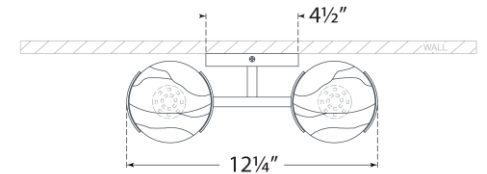

TEAR SHEET

Pedra 15" Assymetrical Left Sconce

Item # KW 2624PN-ALB

Designer: Kelly Wearstler

Height: 15"

Width: 12.25"

Extension: 4.5"

Backplate: 4.5" Round

Finishes: AB, BZ, PN

Shade Treatments: ALB

Socket: Dedicated LED

Wattage: 12w (1000lm)

Note: UL Only | Alabaster is a Natural Stone | Variations in Color and Texture are Expected

Top View

Side View

Front View