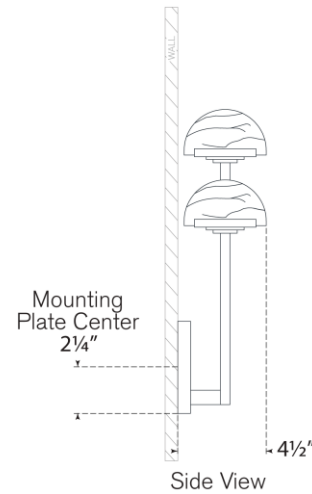

TEAR SHEET

Pedra 15" Assymetrical Left Sconce

Item # KW 2624PN-ALB

Designer: Kelly Wearstler

Height: 15"

Width: 12.25"

Extension: 4.5"

Backplate: 4.5" Round

Finishes: AB, BZ, PN

Shade Treatments: ALB

Socket: Dedicated LED

Wattage: 12w (1000lm)

Note: UL Only | Alabaster is a Natural Stone | Variations in Color and Texture are Expected

Top View

Side View

Front View