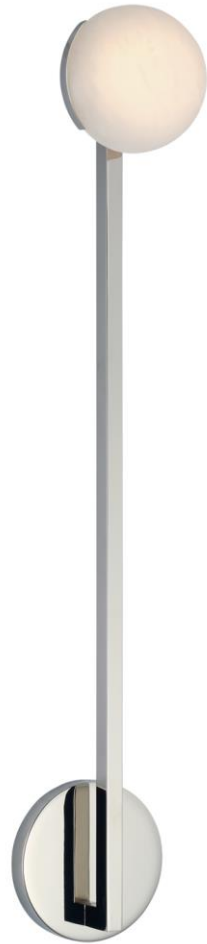

TEAR SHEET

Pedra 26" Single Sconce

Item # KW 2621PN-ALB

Designer: Kelly Wearstler

Height: 26"

Width: 4.25"

Extension: 5.25"

Backplate: 4.5" Round

Finishes: AB, BZ, PN

Shade Treatments: ALB

Socket: Dedicated LED

Wattage: 6w (500lm)

Note: UL Only | Alabaster is a Natural Stone | Variations in Color and Texture are Expected