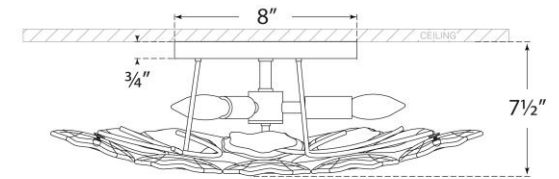

TEAR SHEET

Leighton Medium Flush Mount

Item # KS 4065SB-BLS

Designer: kate spade new york

Height: 7.5"

Width: 20"

Canopy: 8" Round

Finishes: PN, SB

Glass Options: BLS, CRE

Socket: 3 - E12 Candelabra

Wattage: 3 - 40 B11

Weight: 7 Pounds

Side View

Bottom View