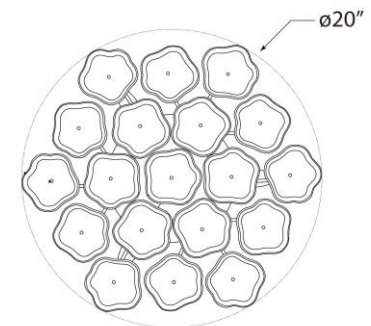

TEAR SHEET

Leighton Medium Flush Mount

Item # KS 4065SB-BLS

Designer: kate spade new york

Height: 7.5"

Width: 20"

Canopy: 8" Round

Finishes: PN, SB

Glass Options: BLS, CRE

Socket: 3 - E12 Candelabra

Wattage: 3 - 40 B11

Weight: 7 Pounds

Side View

Bottom View