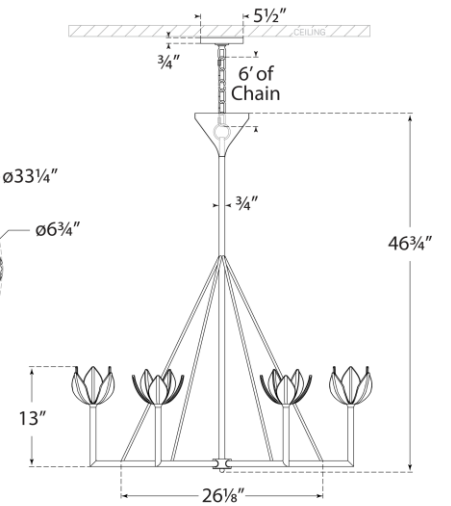

## Alberto Large Single Tier Chandelier

Item # JN 5004PW

Designer: Julie Neill

Height: 46.75"

Width: 40"

Canopy: 5.5" Round

Finishes: ABL, AGL, BSL, PW

Socket: 6 - E12 Candelabra

Wattage: 6 - 60 G16.5

Weight: 21 Pounds

Top View

Front View