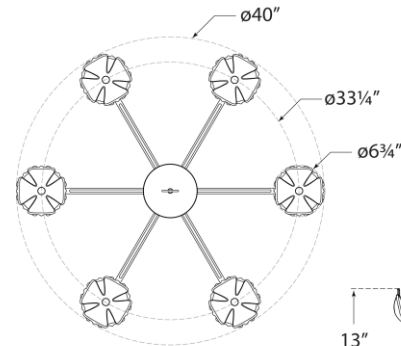

## Alberto Large Single Tier Chandelier

Item # JN 5004PW

Designer: Julie Neill

Height: 46.75"

Width: 40"

Canopy: 5.5" Round

Finishes: ABL, AGL, BSL, PW

Socket: 6 - E12 Candelabra

Wattage: 6 - 60 G16.5

Weight: 21 Pounds

Top View

Front View