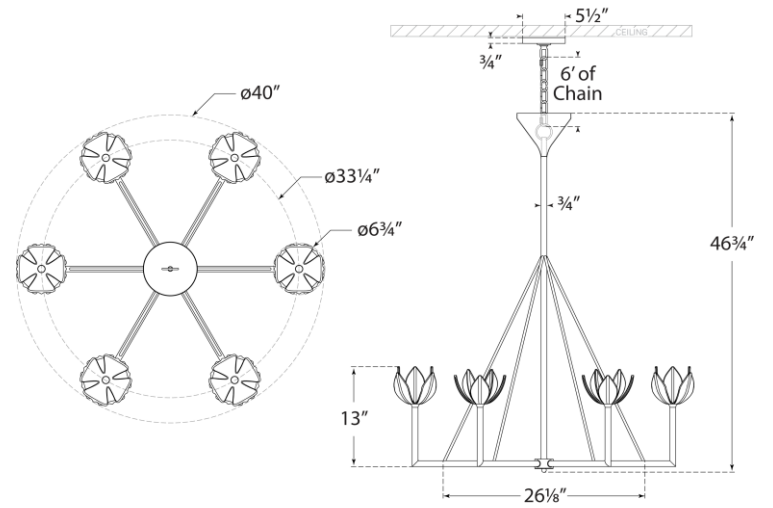

TEAR SHEET

Alberto Large Single Tier Chandelier

Item # JN 5004ABL

Designer: Julie Neill

Height: 46.75"

Width: 40"

Canopy: 5.5" Round

Finishes: ABL, AGL, BSL, PW

Socket: 6 - E12 Candelabra

Wattage: 6 - 60 G16.5

Weight: 21 Pounds

Note: UL Only

Top View

Front View