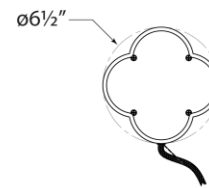

TEAR SHEET

Alberto Large Triple Table Lamp

Item # JN 3003ABL-L

Designer: Julie Neill

Height: 32.25"

Width: 16.5"

Base: 6.5" Decorative

Finishes: ABL, AGL, BSL, PW

Shade Treatments: L

Shade Details: 14.5" x 16.5" x 12.5"

Socket: E26 Dimmer

Wattage: 100 A19

Weight: 11 Pounds

Note: UL Only

Bottom View

Front View