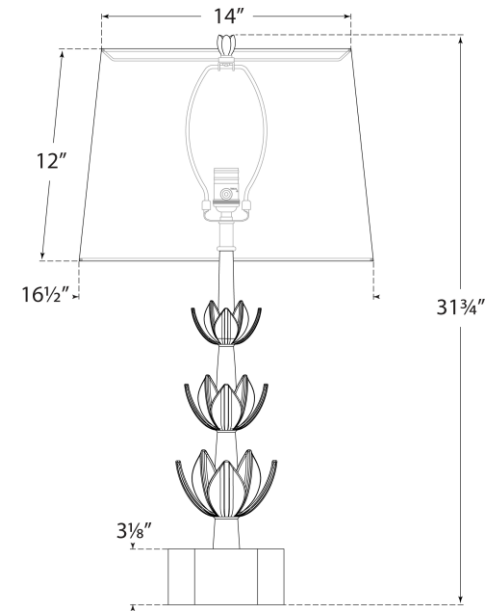

TEAR SHEET

Alberto Large Triple Table Lamp

Item # JN 3003ABL-L

Designer: Julie Neill

Height: 32.25"

Width: 16.5"

Base: 6.5" Decorative

Finishes: ABL, AGL, BSL, PW

Shade Treatments: L

Shade Details: 14.5" x 16.5" x 12.5"

Socket: E26 Dimmer

Wattage: 100 A19

Weight: 11 Pounds

Note: UL Only

Bottom View

Front View