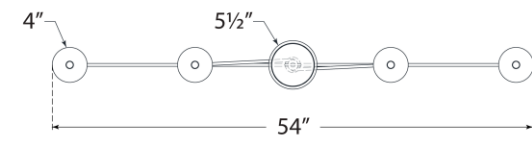

TEAR SHEET

Belfair Grande Four Light Linear Chandelier

Item # IKF 5755GI

Designer: Ian K. Fowler

Height: 31.25"

Width: 54" x 4"

Canopy: 4.75" Round

Finishes: AI, GI

Socket: 4 - E12 Candelabra

Wattage: 4 - 5.5 LED C11

Note: UL Only

Front View

Top View