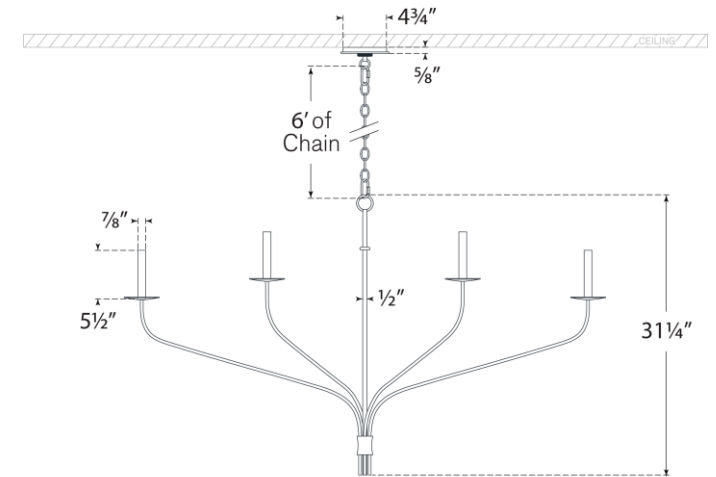

TEAR SHEET

Belfair Grande Four Light Linear Chandelier

Item # IKF 5755GI

Designer: Ian K. Fowler

Height: 31.25"

Width: 54" x 4"

Canopy: 4.75" Round

Finishes: AI, GI

Socket: 4 - E12 Candelabra

Wattage: 4 - 5.5 LED C11

Note: UL Only

Front View

Top View