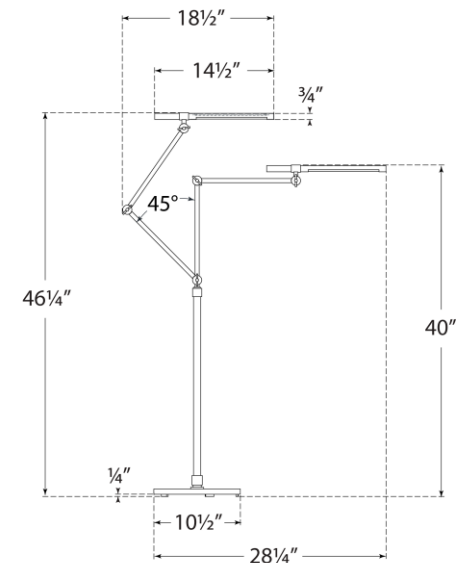

TEAR SHEET

Heron Medium Adjustable Floor Lamp

Item # IKF 1506HAB/BLK

Designer: Ian K. Fowler

Height: 40" - 46.25"

Width: 10.5"

Extension: 18.5" - 28.25"

Base: 10.5" Round

Finishes: HAB/BLK, PN/BLK

Socket: Dedicated LED w/ Dimmer

Wattage: 10w (800lm)

Note: UL Only

Side View

Top View

Side View