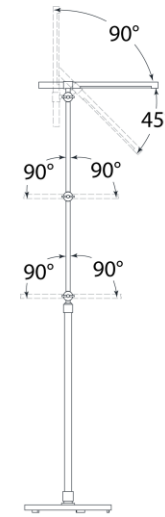

TEAR SHEET

Heron Medium Adjustable Floor Lamp

Item # IKF 1506HAB/BLK

Designer: Ian K. Fowler

Height: 40" - 46.25"

Width: 10.5"

Extension: 18.5" - 28.25"

Base: 10.5" Round

Finishes: HAB/BLK, PN/BLK

Socket: Dedicated LED w/ Dimmer

Wattage: 10w (800lm)

Note: UL Only

Side View

Top View

Side View