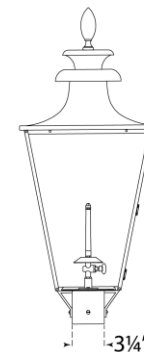

TEAR SHEET

Albermarle Gas Post Light

Item # CHO 7430BLK-CG

Designer: Chapman & Myers

Height: 29.5"

Width: 14.25"

Finishes: BLK, SC

Glass Options: CG

Top View

Side View

Front View

Gas light fixture supplied with 3/16" copper gas line and 3/16" x 1/4" gas line adaptor