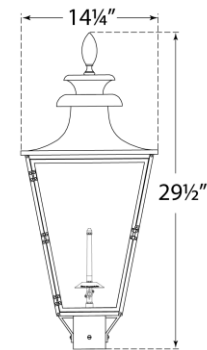

TEAR SHEET

Albermarle Gas Post Light

Item # CHO 7430BLK-CG

Designer: Chapman & Myers

Height: 29.5"

Width: 14.25"

Finishes: BLK, SC

Glass Options: CG

Top View

Side View

Front View

Gas light fixture supplied with 3/16" copper gas line and 3/16" x 1/4" gas line adaptor