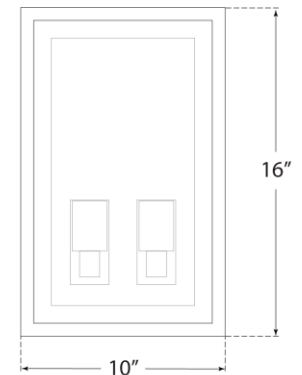

TEAR SHEET

Fresno Medium 2-Light 3/4 Wall Lantern

Item # CHO 2935AI-CG

Designer: Chapman & Myers

Height: 16"

Width: 10"

Extension: 5.75"

Backplate: 9.5" x 15.5" Rectangle

Finishes: AI

Glass Options: CG

Socket: 2 - E26 Keyless

Wattage: 2 - 8 LED T10

Weight: 12 Pounds

Note: UL Only

Top View

Side View