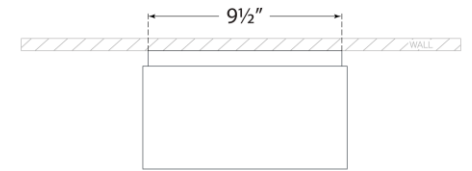

TEAR SHEET

Fresno Medium 2-Light 3/4 Wall Lantern

Item # CHO 2935AI-CG

Designer: Chapman & Myers

Height: 16"

Width: 10"

Extension: 5.75"

Backplate: 9.5" x 15.5" Rectangle

Finishes: AI

Glass Options: CG

Socket: 2 - E26 Keyless

Wattage: 2 - 8 LED T10

Weight: 12 Pounds

Note: UL Only

Top View

Side View

Front View