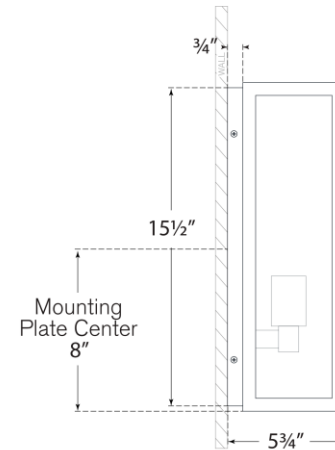

TEAR SHEET

Fresno Medium 2-Light 3/4 Wall Lantern

Item # CHO 2935AI-CG

Designer: Chapman & Myers

Height: 16"

Width: 10"

Extension: 5.75"

Backplate: 9.5" x 15.5" Rectangle

Finishes: AI

Glass Options: CG

Socket: 2 - E26 Keyless

Wattage: 2 - 8 LED T10

Weight: 12 Pounds

Note: UL Only

Top View

Side View

Front View