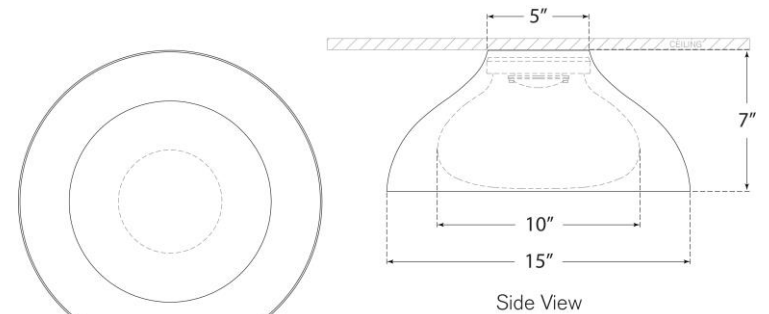

### Agnes 15" Flush Mount

Item # ARN 4350G-SWG

Designer: AERIN

Height: 7"

Width: 15"

Canopy: 5" Round

Finishes: BSL, G, MBK, PW

Glass Options: SWG

Socket: Dedicated LED

Wattage: 15w (1300lm)

Bottom View

Side View