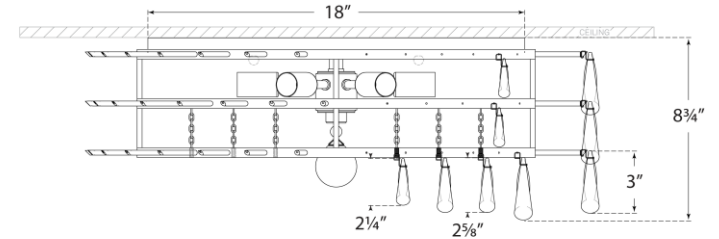

## Liscia Large Flush Mount

Item # ARN 4172BSL-CG

Designer: AERIN

Height: 8.75"

Width: 25"

Canopy: 18" Round

Finishes: BSL, G

Glass Options: CG

Socket: 6 - E12 Candelabra

Wattage: 6 - 40 C11

Weight: 45 Pounds

Front View

Top View