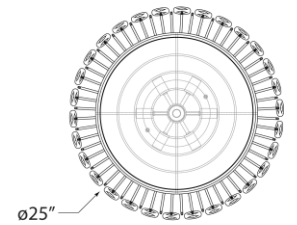

## Liscia Large Flush Mount

Item # ARN 4172BSL-CG

Designer: AERIN

Height: 8.75"

Width: 25"

Canopy: 18" Round

Finishes: BSL, G

Glass Options: CG

Socket: 6 - E12 Candelabra

Wattage: 6 - 40 C11

Weight: 45 Pounds

Front View

Top View