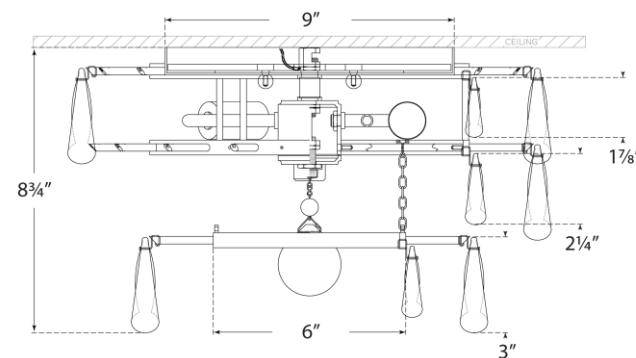

TEAR SHEET

Liscia Small Flush Mount

Item # ARN 4170BSL-CG

Designer: AERIN

Height: 8.75"

Width: 15"

Canopy: 9" Round

Finishes: BSL, G

Glass Options: CG

Socket: 3 - E12 Candelabra

Wattage: 3 - 40 C11

Weight: 17 Pounds

Front View

Top View