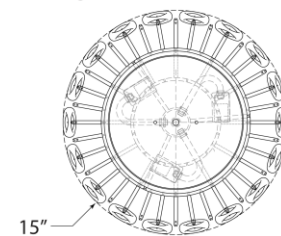

TEAR SHEET

Liscia Small Flush Mount

Item # ARN 4170BSL-CG

Designer: AERIN

Height: 8.75"

Width: 15"

Canopy: 9" Round

Finishes: BSL, G

Glass Options: CG

Socket: 3 - E12 Candelabra

Wattage: 3 - 40 C11

Weight: 17 Pounds

Front View

Top View