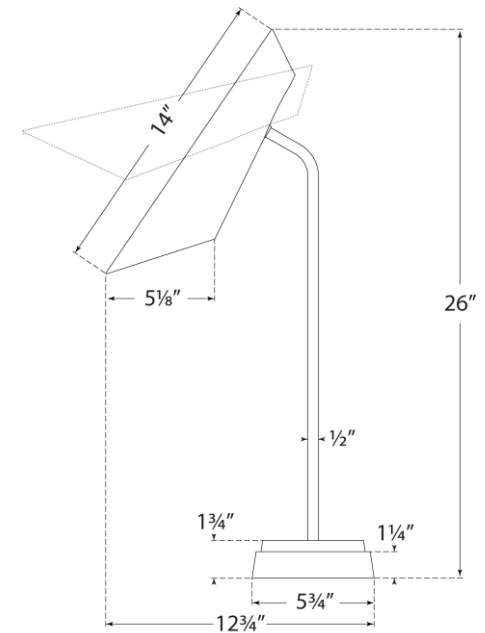

TEAR SHEET

Franca Single Pivoting Task Lamp

Item # ARN 3401HAB-WHT

Designer: AERIN

Height: 26"

Width: 5.75"

Extension: 12.75"

Base: 5.75" Round

Finishes: HAB

Shade Treatments: BLK, WHT

Socket: E26 Keyless w/ Line Switch

Wattage: 12 LED A19

Weight: 9 Pounds

Side View