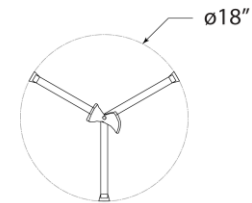

## Fliana Floor Lamp

Item # ARN 1080AI-L

Designer: AERIN

Height: 58.5"

Width: 18"

Base: 18" Round

Finishes: AI, G, PW

Shade Treatments: L

Shade Details: 15" x 17" x 16"

Socket: E26 Dimmer

Wattage: 100 A19

Weight: 12 Pounds

Top View

Front View