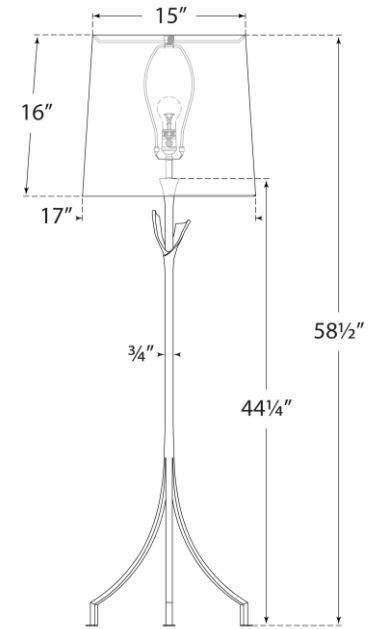

## Fliana Floor Lamp

Item # ARN 1080AI-L

Designer: AERIN

Height: 58.5"

Width: 18"

Base: 18" Round

Finishes: AI, G, PW

Shade Treatments: L

Shade Details: 15" x 17" x 16"

Socket: E26 Dimmer

Wattage: 100 A19

Weight: 12 Pounds

Top View

Front View