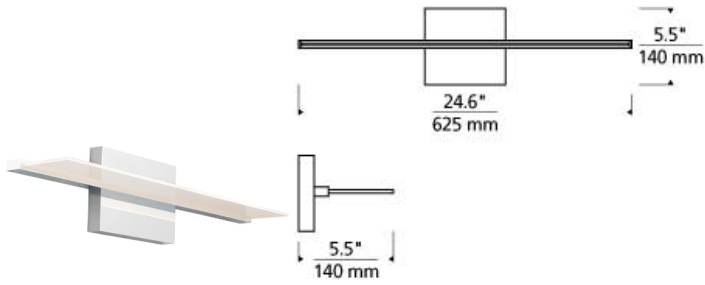

Span 24 Bath LED T20

DESCRIPTION

The Span wall and bath fixture by Tech Lighting is ultra-thin and ultra-contemporary with its streamlined light bar and minimalist design. This sleek bath bar is made possible through the use of integrated edge-lit LED technology. What appears to be a simple plate of frosted acrylic when off, is magically illuminated across the entire surface once turned on giving the appearance of light coming out of thin air. Each Span bath fixture can be mounted horizontally above a mirror or mounted vertically flanking a mirror as a wall sconce. Three length options allow this bath light to be adapted to powder room lighting as well as master bathroom lighting and each are fully dimmable to help create the desired ambiance in your special space. For a list of compatible dimmers please refer to dimming chart for more information. Includes 26 watt, 1214.1 total delivered lumens, 3000K LED module. Dimmable with most LED compatible ELV or Triac dimmers. 277V compatible with 0-10V dimmer. Mounts horizontally or vertically. Direct or Direct/Indirect (50/50) light distribution options.

WEIGHT

2.93-2.93lb / 1.33-1.33kg ±

chrome

satin nickel

ORDERING INFORMATION

700BCSPAN	SHAPE OR SIZE	LENGTH (A)	FINISH	LAMP
A	DIRECT	2 24"	C CHROME	-LED930 LED 90 CRI 3000K 120V
B	DIRECT/INDIRECT	3 36"	S SATIN NICKEL	-LED930-277 LED 90 CRI 3000K 277V