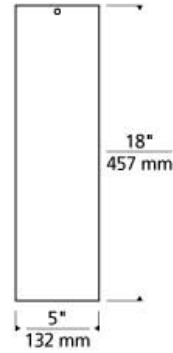

Exo 18 Flush Mount

LED T20

DESCRIPTION

With optional sizes ranging from a simple cube to exaggerated rectangular shades, the Exo LED ceiling light from Tech Lighting yields the ultimate in minimalist form while secretly concealing a specification-grade, multi-function performance down-light within. Its high-performance output is harnessed by your choice of four field changeable optics ranging from a precise 20° beam perfect for task-oriented applications such as kitchen island lighting, to a wide 60° beam ideal for general illumination-minded applications such as hallway lighting, entry lighting or dining room lighting where it can be used in lieu of recessed down-lights. Additional precision control is offered by way of integrated 0°-30° tool-free beam aiming. Finally, a truly customized look can be achieved with the Exo ceiling light by selecting from its White, Black or Gold Haze recessed trim color options. Includes 14 watt, 1119.8 delivered lumen, 2700K, 3000K or 3500K LED modules. Dimmable with most LED compatible ELV, Triac and 0-10v dimmers. Choice of 20°, 30°, 40° or 60° field changeable optics.

INSTALLATION

This product can mount to either a 4" square electrical box with round plaster ring or an octagonal electrical box.

WEIGHT

2-2.5lb / 0.91-1.13kg ±

matte black /
black
18"

matte white /
black
18"

matte black /
gold haze
18"

matte white /
gold haze
18"

matte black /
white
18"

matte white /
white
18"

ORDERING INFORMATION

700FMEXO	SHAPE OR SIZE	BEAM SPREAD	COLOR	FINISH	LAMP
18	18"	20 20° 30 30° 40 40° 60 60°	B MATTE BLACK W MATTE WHITE	B BLACK G GOLD HAZE W WHITE	-LED927 LED 90 CRI 2700K 120V 277V UNV -LED930 LED 90 CRI 3000K 120V 277V UNV -LED935 LED 90 CRI 3500K 120V 277V UNV