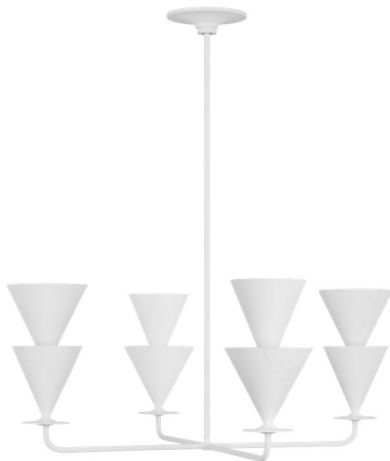

LXC1084CPST: Large Chandelier

Collection: Cornet

UPC #:014817631388

Finish: Cast Plaster (CPST)

Dimensions:

Diameter: 36"
Width: 36"
Height: 15 1/4"

Overall Height: 70 7/8"

Wire: 180" (color/White)

Mounting Proc.: Screw Collar - Stem

Connection: Mounted To Box

Bulbs:

4 - Candelabra G16-1/2 60w Max. 120v - Not included

Features:

- This product may be mounted on a sloped ceiling
- Meets Title 24 energy efficiency standards
- Title 24 compliant if used with Joint Appendix (JA8) approved light bulbs listed in the California Energy Commission Appliance database.

Material List:

- 1 Body - Steel - Cast Plaster
- 4 Break - Die Cast Aluminum - Cast Plaster
- 4 12" Stem - Steel - Cast Plaster
- 1 6" Stem - Steel - Cast Plaster

Safety Listing:

Safety Listed for Damp Locations

Instruction Sheets:

Trilingual (English, Spanish, and French) (CORNET_CHAND)

Shade / Glass / Diffuser Details:

Part	Material	Finish	Quantity	Item Number	Length	Width	Height	Diameter	Fitter Diameter	Shade Top Length	Shade Top Width	Shade Top Diameter
Shade	Steel	Cast Plaster	4				5 5/8	6				