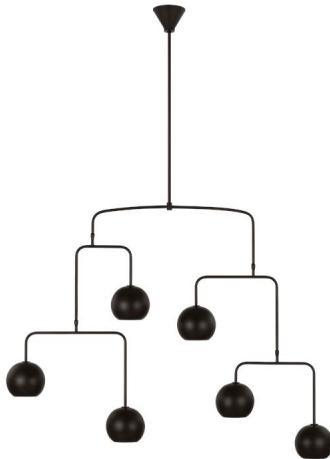

**LXC1026AI: Extra Large Chandelier**

**Collection:** Chaumont

**UPC #:**014817631241

**Finish:** Aged Iron (AI)

**Dimensions:**

**Diameter:** 49 3/4"

**Width:** 49 3/4"

**Height:** 39 1/8"

**Weight:** 11 lbs.

**Overall Height:** 96 5/8"

**Wire:** 240" (color/Black)

**Mounting Proc.:** Screw Collar - Stem

**Connection:** Mounted To Box

**Bulbs:**

6 - Candelabra G16-1/2 40w Max. 120v - Not included

**Features:**

- This product may be mounted on a sloped ceiling
- Meets Title 24 energy efficiency standards
- Title 24 compliant if used with Joint Appendix (JA8) approved light bulbs listed in the California Energy Commission Appliance database.

**Shade / Glass / Diffuser Details:**

Part	Material	Finish	Quantity	Item Number	Length	Width	Height	Diameter	Fitter Diameter	Shade Top Length	Shade Top Width	Shade Top Diameter
Shade	Steel	Aged Iron	6				5 3/8	6				