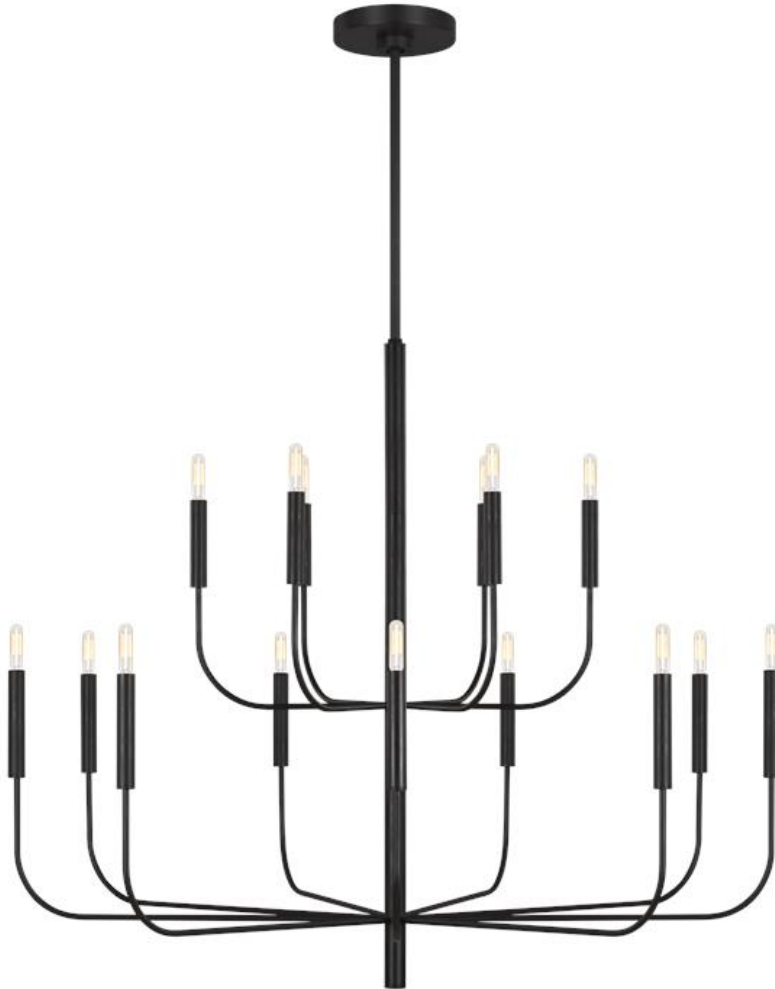

EC10015AI: Large Two-Tier Chandelier

Dimensions:

Diameter:	48 3/4"	Overall Height:	92 5/8"
Width:	48 3/4"	Wire:	240" (color/Black)
Height:	37 1/2"	Mounting Proc.:	Universal Mounting Plate
Weight:	17.3 lbs.	Connection:	Mounted To Box

Bulbs:

15 - Candelabra Torpedo 60w Max. 120v - Not included

Features:

- Clear bulb(s) recommended for this fixture
- Easily converts to LED with optional replacement lamps

Material List:

1 Body - Steel - Aged Iron
 4 12" Stem - Steel - Aged Iron
 1 6" Stem - Steel - Aged Iron

Safety Listing:

Safety Listed for Damp Locations

Instruction Sheets:

English (EC1009)

Collection: Brianna

J-style arms directly welded into center body

15 Torpedo Candelabra 60 watt light bulbs

cETL listed for damp locations

Supplied with 15 feet of wire

A great choice for your do-it-yourself project

UPC #:014817610925

Finish: Aged Iron (AI)

Backplate / Canopy Details:

Type	Height / Length	Width	Depth	Diameter	Outlet Box Up	Outlet Box Down
Canopy	1 3/8			5 1/2		