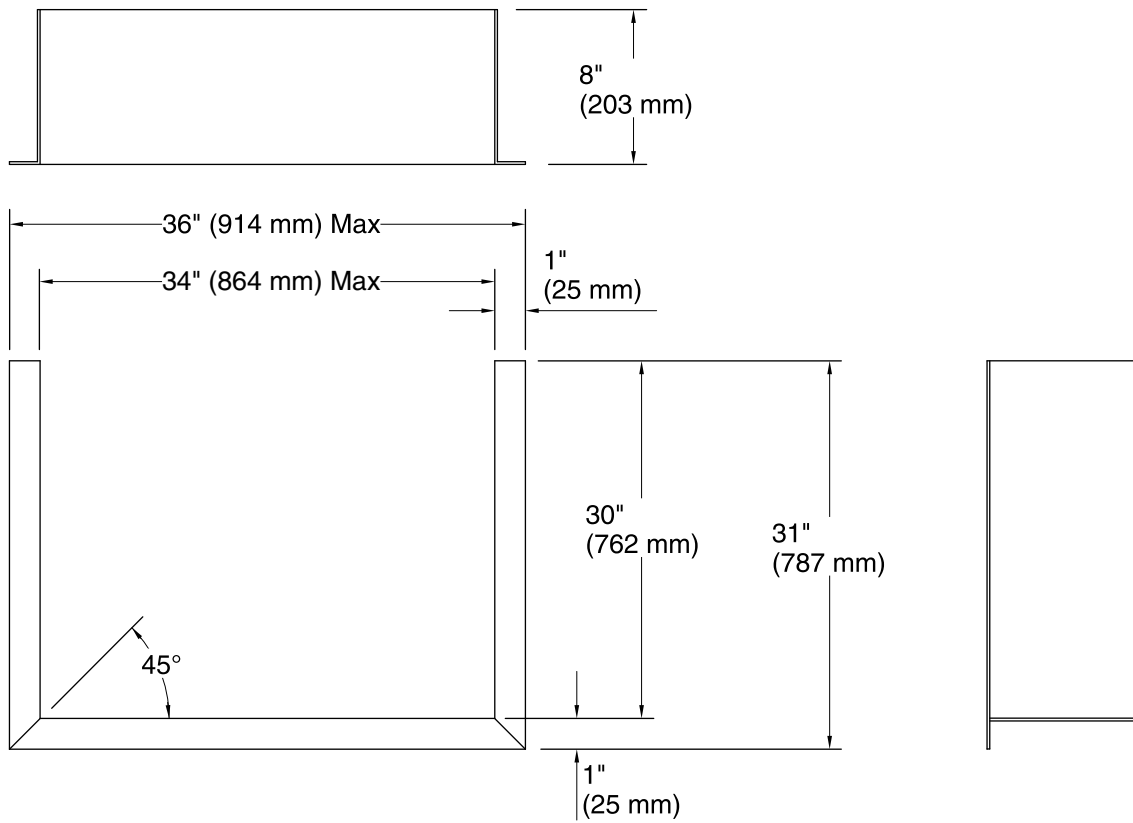

Codes/Standards

None Applicable

STERLING® Warranty - Bathing & Showering Accessories

See website for detailed warranty information.

Technical Information

All product dimensions are nominal.

Notes

Measure your actual product for roughing-in details.