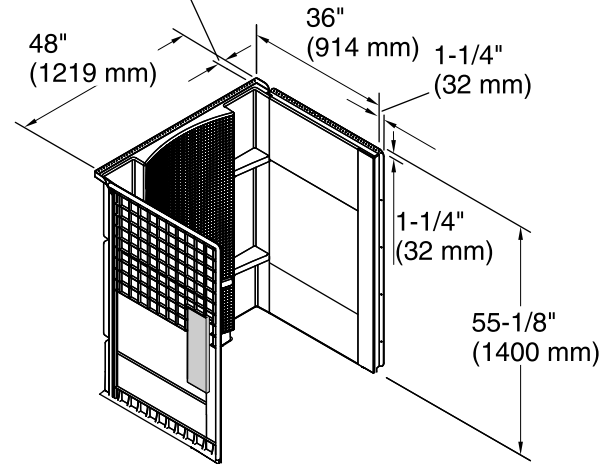

Available Colors/Finishes

Color tiles intended for reference only.

Color	Code	Description
	0	White
	96	KOHLER Biscuit

End Wall

Back Wall

Technical Information

All product dimensions are nominal.

Installation: Three-wall alcove
Maximum door height: 70-5/8" (1794 mm)
Maximum door width: 44-5/8" (1133 mm)