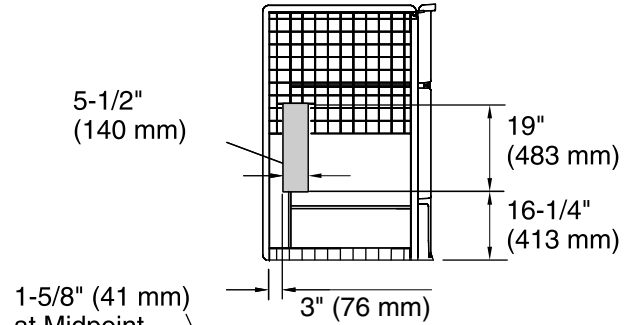

Available Colors/Finishes

Color tiles intended for reference only.

Color	Code	Description
	0	White
	96	KOHLER Biscuit

End Wall

Back Wall

Technical Information

All product dimensions are nominal.

Installation: Three-wall alcove
Maximum door height: 70-5/8" (1794 mm)
Maximum door width: 44-5/8" (1133 mm)