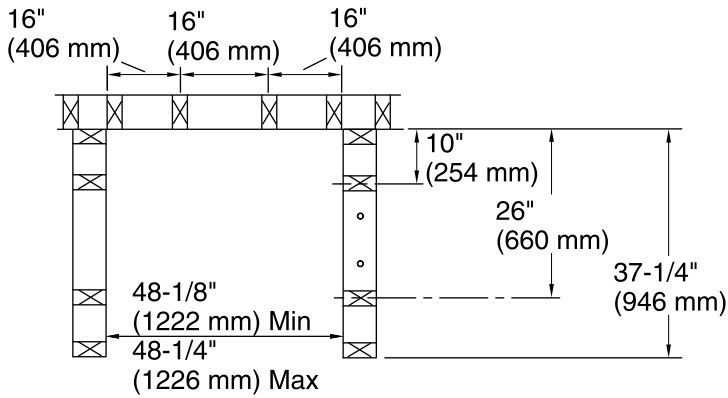

Available Colors/Finishes

Color tiles intended for reference only.

Color	Code	Description
	0	White
	96	KOHLER Biscuit

End Wall

Back Wall

Technical Information

All product dimensions are nominal.

Installation: Three-wall alcove
Maximum door height: 70-5/8" (1794 mm)
Maximum door width: 44-5/8" (1133 mm)

Notes

Install this product according to the installation instructions.
Measure your actual product for roughing-in details.