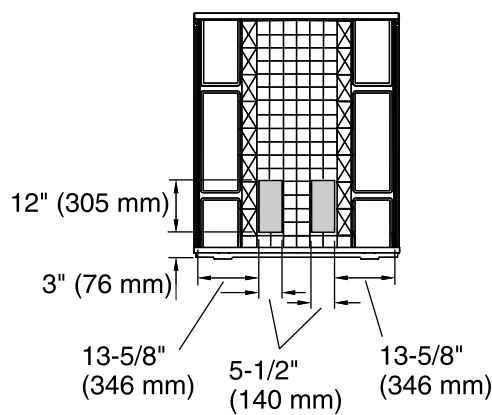

Available Colors/Finishes

Color tiles intended for reference only.

Color	Code	Description
	0	White
	96	KOHLER Biscuit

End Wall

Back Wall

Technical Information

All product dimensions are nominal.

Installation: Three-wall alcove
Maximum door height: 70-5/8" (1794 mm)
Maximum door width: 44-5/8" (1133 mm)

Notes

Install this product according to the installation instructions.
Measure your actual product for roughing-in details.