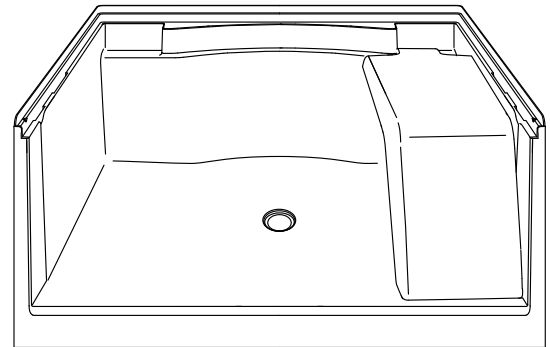

**Features**

- 3-1/2" threshold
- Solid Vikrell material
- Durable high-gloss finish with molded-in textured floor
- Center drain
- Not suitable for tile-down applications
- Compatible with Accord complete wall set (72284100)

**Recommended Products/Accessories**

- 695B-48 Framed Sliding Shower Door
- 1500D-48 Framed Pivot Shower Door
- 1505D-48 Framed Pivot Shower Door
- 1506D-48 Framed Pivot Shower Door
- 1530D-48 Framed Pivot Shower Door
- 1535D-48 Framed Pivot Shower Door
- 5375EZ-45 Frameless Sliding Shower Door
- 5475-48 Frameless Sliding Shower Door
- 5477-48 Frameless Sliding Shower Door
- 5970-48 Framed Sliding Shower Door
- 5975-48 Framed Sliding Shower Door
- 5976-48 Framed Sliding Shower Door
- 5977-48 Framed Sliding Shower Door
- 547808-48 Frameless Sliding Shower Door
- 572075-48 Framed Sliding Shower Door
- 581075-48 Frameless sliding shower door
- 80001012 12" Grab Bar
- 80001018 18" Grab Bar
- 80001024 24" Grab Bar
- 80011032 32" Grab Bar
- 80001036 36" Grab Bar
- 80012222 22" Grab Bar
- 72286104 Removable Shower Seat

**Technical Information**

All product dimensions are nominal.

Installation: Three-wall alcove

Drain location: Center

Maximum door width: 44-5/8" (1133 mm)

**Notes**

Install this product according to the installation instructions.