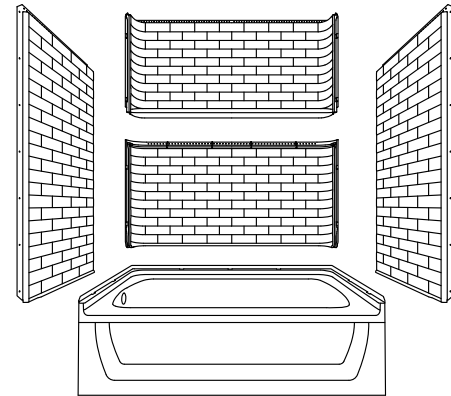

Traverse®

60" x 30" bath/shower with AIP backerboards

71570118

Features

- Tongue-and-groove modular design allows for easy installation during any phase of construction.
- Modern subway tile design.
- Full-length shelf provides generous storage.
- Easy-to-clean, durable high-gloss finish.

Material

- Compression molded from our exclusive solid Vikrell® material.

Installation

- Pro4™ installation system features a two-piece back wall design, enabling one-person handling and installation.
- Alcove.
- Caulk-free installation.
- Above-floor drain (AFD) rough-in.
- Left drain.

Recommended Products/Accessories

K-23726 Drain treatment

Included Components

Product consists of:

71171112

71574106

Codes/Standards

CSA B45.5/IAPMO Z124

ASTM E162

ASTM E662

HUD, UM Bulletin 73

STERLING® Vikrell® or Acrylic Baths and Shower Bases Ten-Year Limited Warranty

See website for detailed warranty information.

Available Colors/Finishes

Color tiles intended for reference only.

Color	Code	Description
	0	White
	96	KOHLER Biscuit

1-800-STERLING (1-800-783-7546)

Kohler Co. reserves the right to make revisions without notice to product specifications.

For the most current Specification Sheet, go to www.sterlingplumbing.com.

12-29-2021 10:39 - US/CA