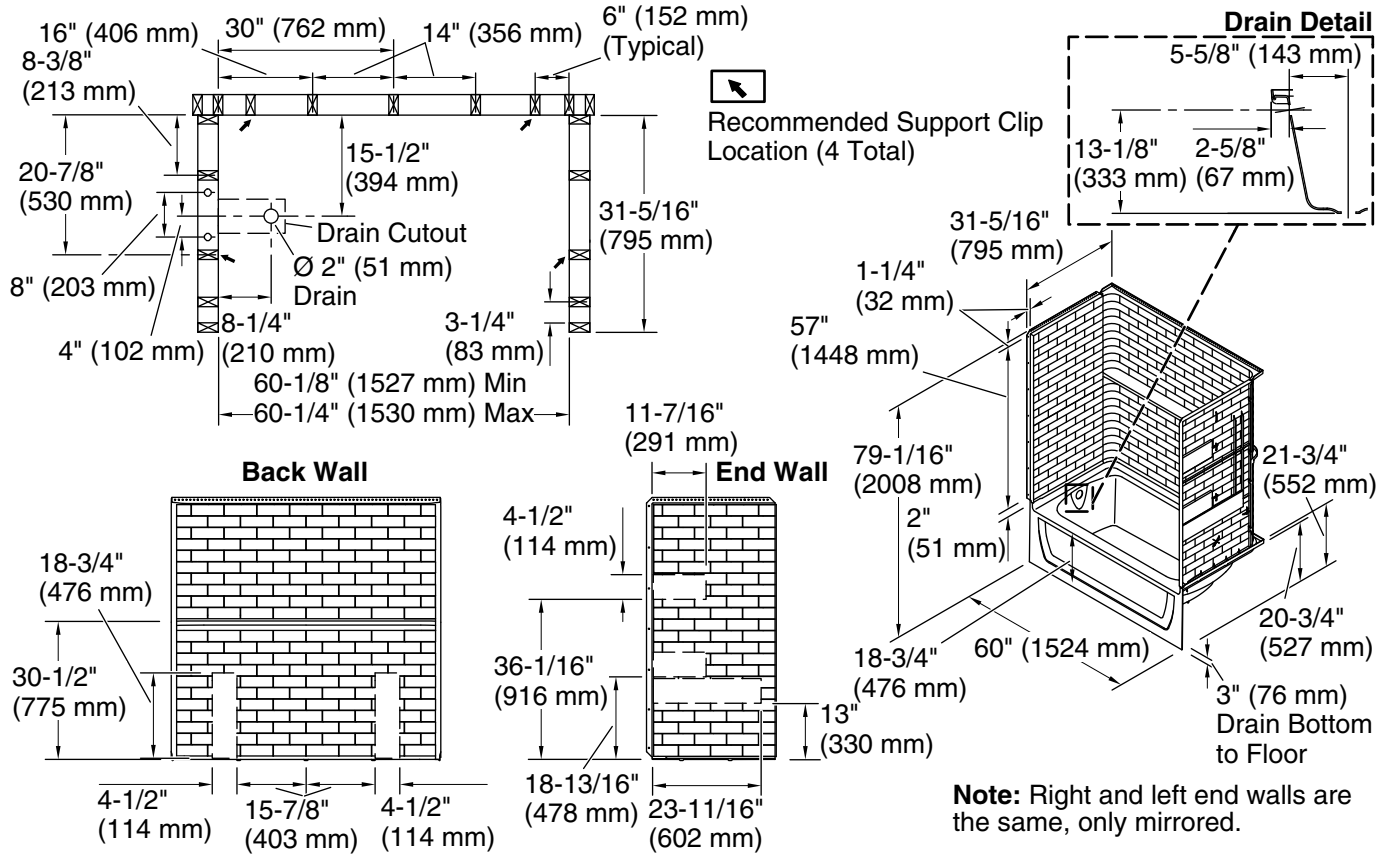

12-29-2021 10:39 - US/CA

Technical Information

All product dimensions are nominal.

Installation: Three-wall alcove
 Maximum door height: 58-3/4" (1492 mm)
 Maximum door width: 57-5/8" (1464 mm)

Notes

Install this product according to the installation instructions.
 Studs should be positioned roughly as shown.