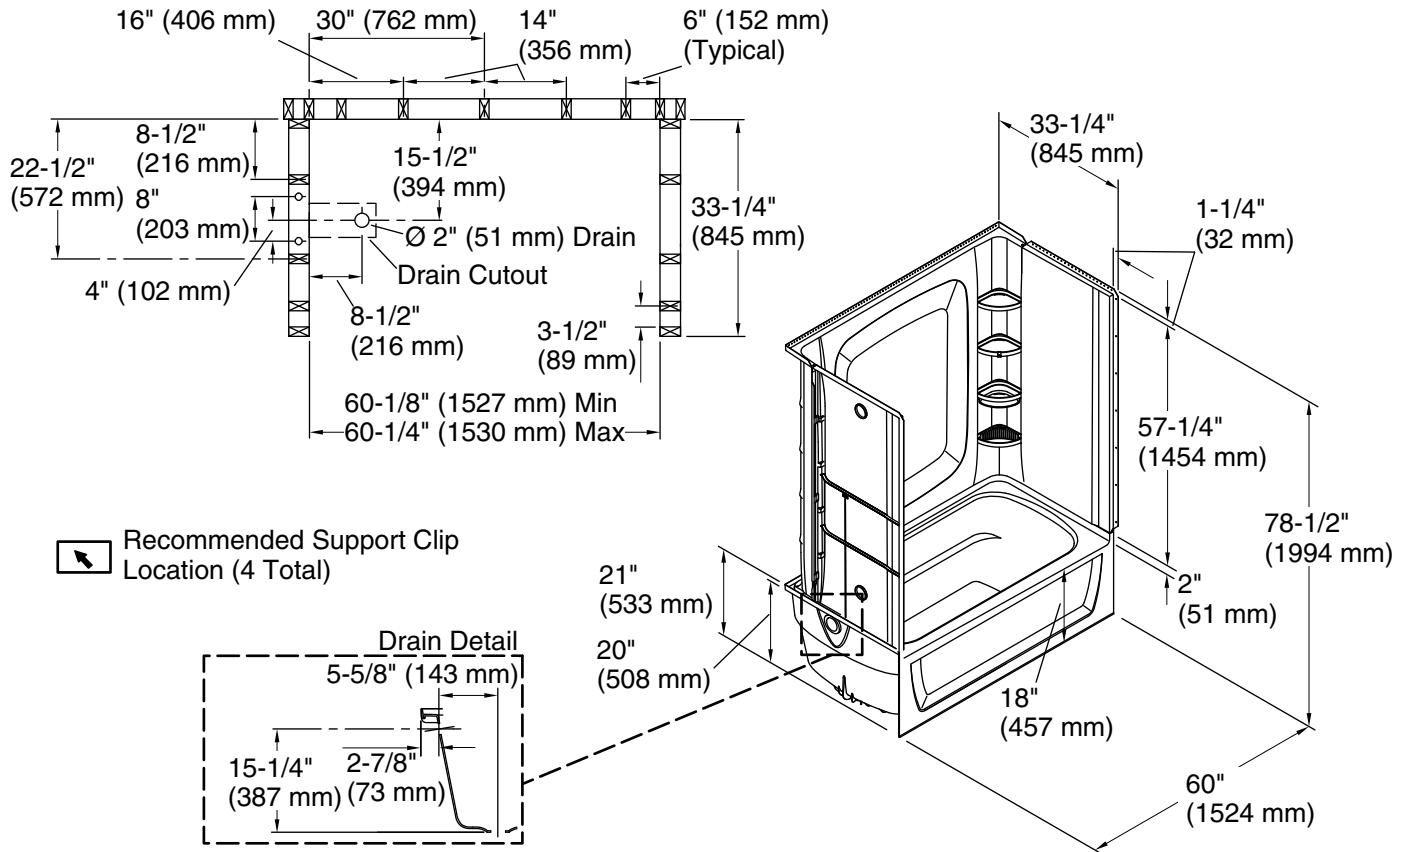

Technical Information

All product dimensions are nominal.

Installation:	Three-wall alcove
Drain location:	Left
Basin area, bottom:	42" x 20" (1067 mm x 508 mm)
Basin area, top:	54" x 26" (1372 mm x 660 mm)
Water depth:	13-3/4" (349 mm)
Water capacity:	55 gal (208.2 L)
Maximum door height:	59" (1499 mm)
Maximum door width:	57-11/16" (1465 mm)

Notes

Install this product according to the installation instructions.
Studs should be positioned roughly as shown.
Double studding is recommended for pivot shower door installations.