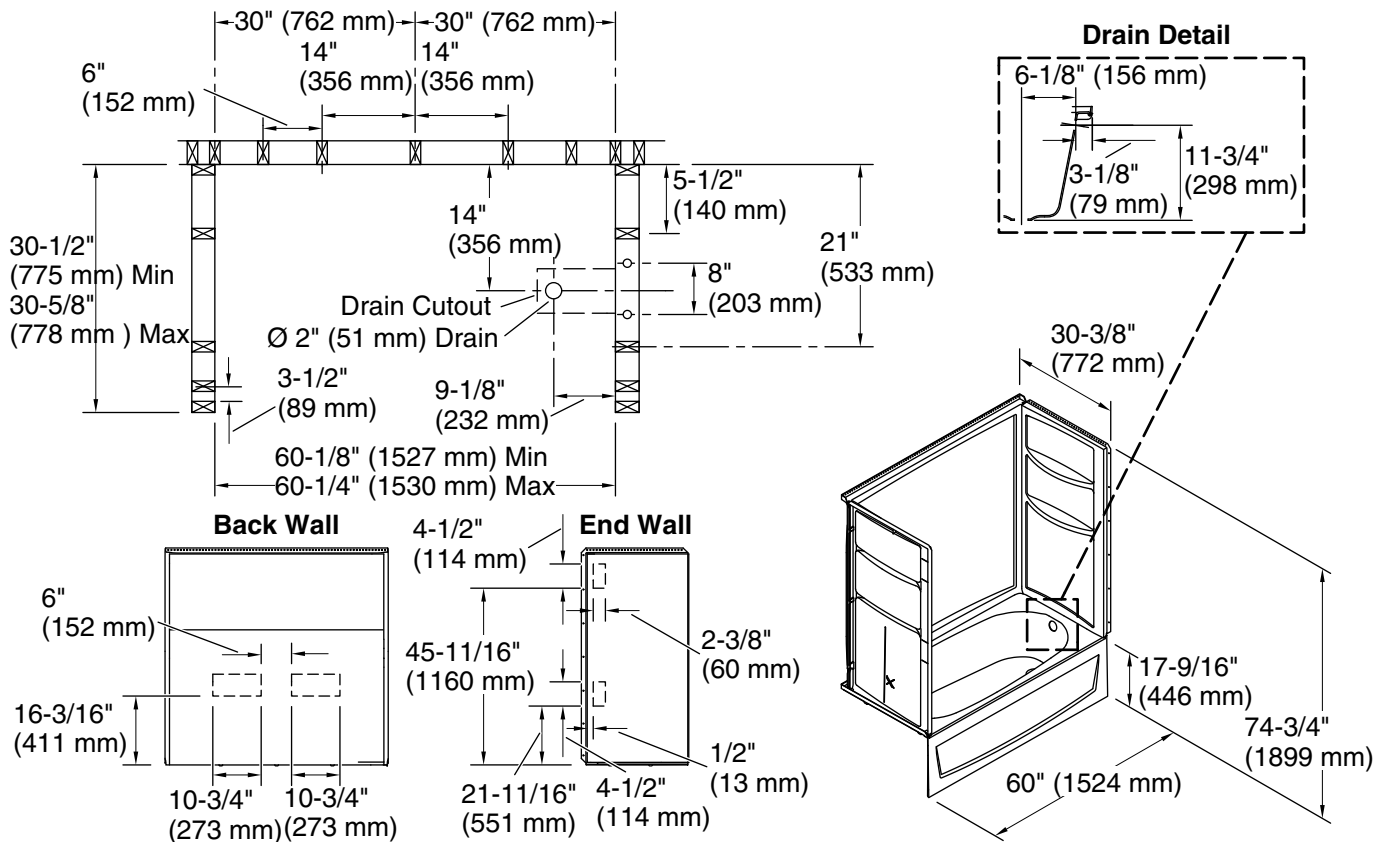

## STERLING® Vikrell® or Acrylic Baths and Shower Bases Ten-Year Limited Warranty

See website for detailed warranty information.

**Technical Information**

All product dimensions are nominal.

|                      |                     |
|----------------------|---------------------|
| Installation:        | Three-wall alcove   |
| Drain location:      | Right               |
| Weight:              | 110.5 lbs (50.1 kg) |
| Water depth:         | 10-1/4" (260 mm)    |
| Water capacity:      | 35 gal (132.5 L)    |
| Maximum door height: | 55-3/4" (1416 mm)   |
| Maximum door width:  | 57-3/4" (1467 mm)   |