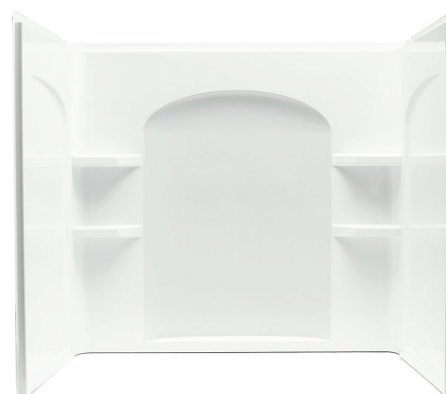

A KOHLER COMPANY

Ensemble™

60" x 32" Curve Bath/Shower Wall Set 71224100

Features

- Vikrell material
- Three-piece, tongue-and-groove walls with snap-together installation
- Some caulk required
- Corner shelves
- Compatible with Ensemble bath (71121110, 71121112, 71121117, 71121120, 71121122, 71121127, 76121110 or 76121120)

Recommended Products/Accessories

- 5325EZ-59 Frameless Sliding Bath Door
- 5425-59 Frameless Sliding Bath Door
- 5427-59 Frameless Sliding Bath Door
- 542808-59 frameless sliding bath door
- 80001012 12" Grab Bar
- 80001018 18" Grab Bar
- 80001024 24" Grab Bar
- 80011032 32" Grab Bar
- 80001036 36" Grab Bar

Codes/Standards

- CSA B45.5/IAPMO Z124
- ASTM E162
- ASTM E662
- Greenguard UL 2818 - Gold

Warranty – Bathing Fixtures (and Kitchen and Utility Sinks Made of Solid Vikrell® Material)

See website for detailed warranty information.

Available Colors/Finishes

Color tiles intended for reference only.

Color	Code	Description
	0	White
	96	KOHLER Biscuit

1-800-STERLING (1-800-783-7546)

Kohler Co. reserves the right to make revisions without notice to product specifications.

For the most current Specification Sheet, go to www.sterlingplumbing.com.

4-26-2019 00:29 - US