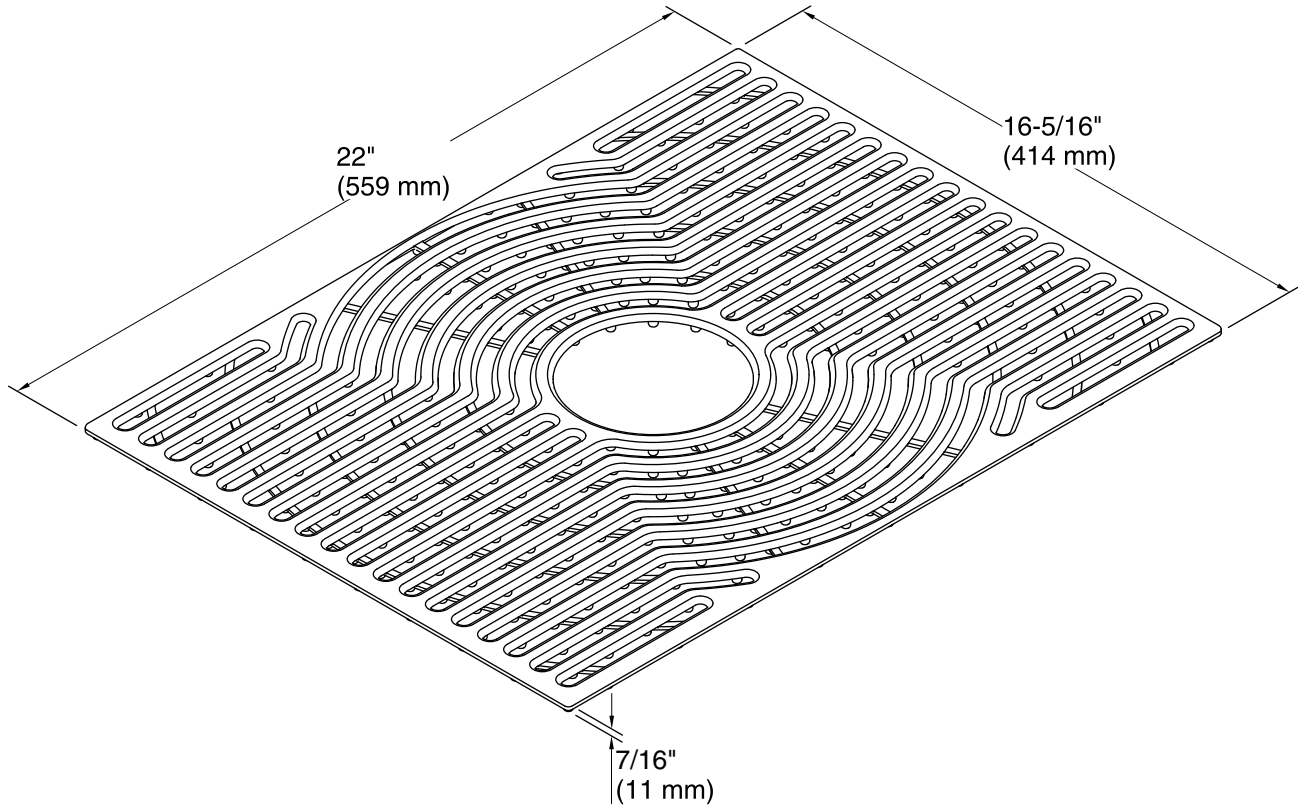

Technical Information

All product dimensions are nominal.